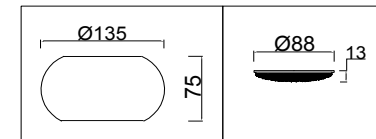

# Instruction

FR5039PL-05CH

5 x E14 (40W)

Model: FR5039PL-05CH  
Collection: Modern  
Series: Miranda

Ceiling Lamps