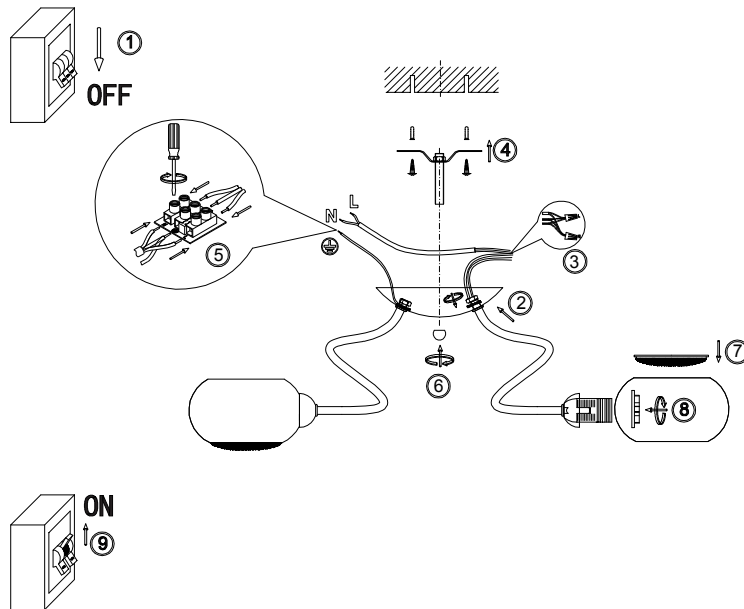

# Instruction

FR5039PL-05CH

5 x E14 (40W)

Model: FR5039PL-05CH  
Collection: Modern  
Series: Miranda

Ceiling Lamps