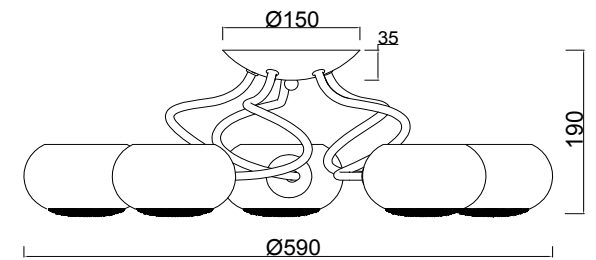

# Instruction

FR5039PL-05CH

5 x E14 (40W)

Model: FR5039PL-05CH  
Collection: Modern  
Series: Miranda

Ceiling Lamps