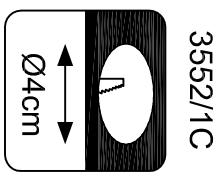

# ATTENTION: FOR THIS OPERATION YOU HAVE TO CUT OFF THE POWER

**MAXIMUM**  
230V~50Hz Max 35W GU10

1

2

3

4