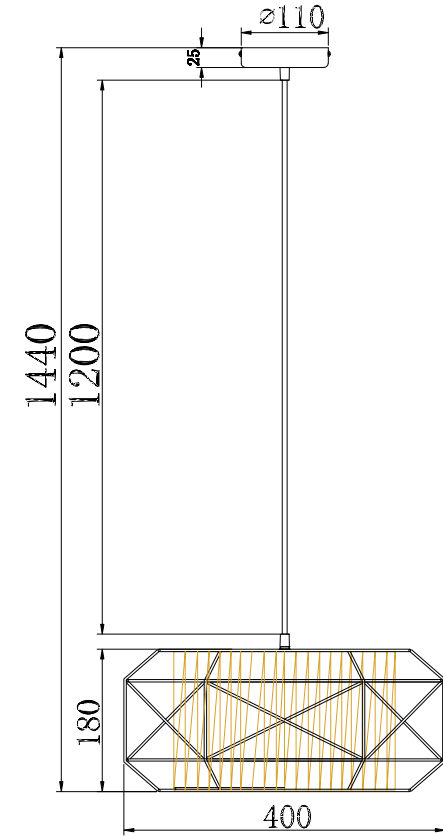

FREYA
TRADITION OF QUALITY

INSTRUCTION

MODEL: FR4313-PL-00-BL
CHANDELIER

 1 X E27 (60W)

FREYA-LIGHT.COM