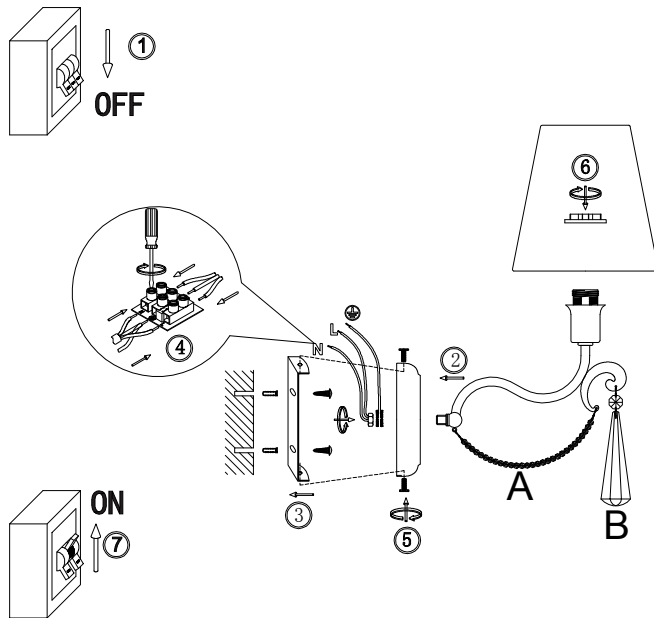

FREYA
TRADITION OF QUALITY

Instruction

FR2019WL-01BS

1 x E14 (40W)

Model: FR2019WL-01BS
Collection: Classic
Series: Madeline

Wall Lamps