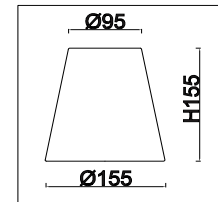

FREYA
TRADITION OF QUALITY

Instruction

FR2019WL-01BS

1 x E14 (40W)

Model: FR2019WL-01BS
Collection: Classic
Series: Madeline

Wall Lamps