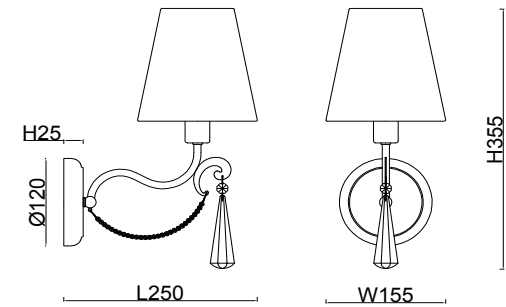

FREYA
TRADITION OF QUALITY

Instruction

FR2019WL-01BS

1 x E14 (40W)

Model: FR2019WL-01BS
Collection: Classic
Series: Madeline

Wall Lamps