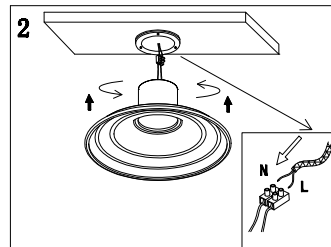

Instruction

C045CL-L9W4K

MAX 9W
550 Lumen

Model: C045CL-L9W4K
Collection: Ceiling & Wall
Series: New Series 045

Ceiling Lamps