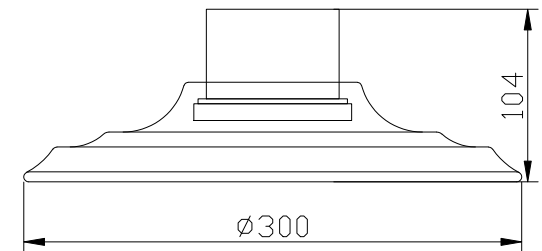

Instruction

C045CL-L9W4K

MAX 9W
550 Lumen

Model: C045CL-L9W4K
Collection: Ceiling & Wall
Series: New Series 045

Ceiling Lamps