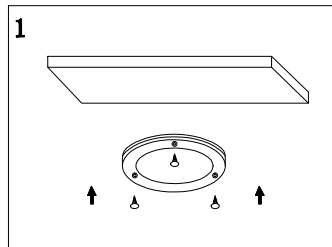

Instruction

C045CL-L9W4K

MAX 9W
550 Lumen

Model: C045CL-L9W4K
Collection: Ceiling & Wall
Series: New Series 045

Ceiling Lamps