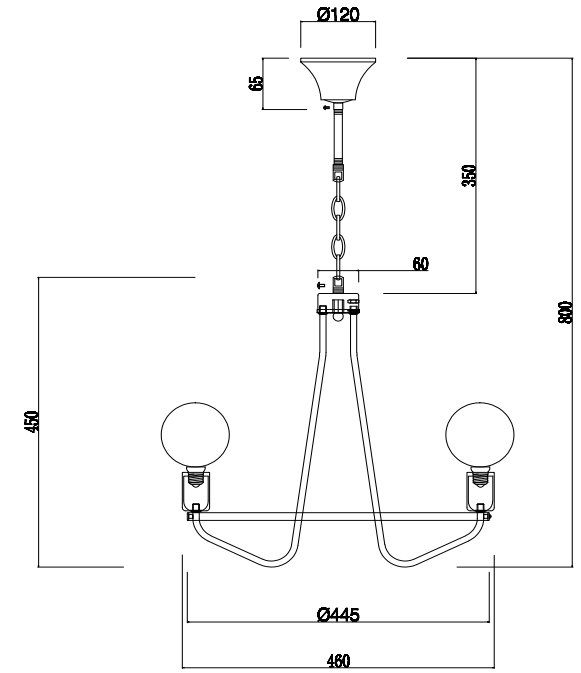

FREYA
TRADITION OF QUALITY

Instruction

FR5002PL-05B

5 x E27 (60W)

Model: FR5002PL-05B
Collection: Modern
Series: Arabella

Ceiling Lamps