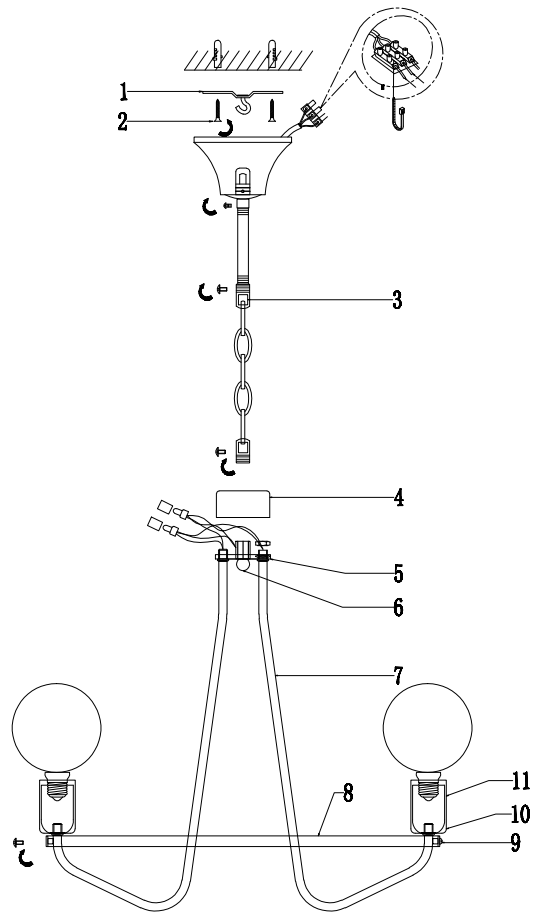

FREYA
TRADITION OF QUALITY

Instruction

FR5002PL-05B

5 x E27 (60W)

Model: FR5002PL-05B
Collection: Modern
Series: Arabella

Ceiling Lamps