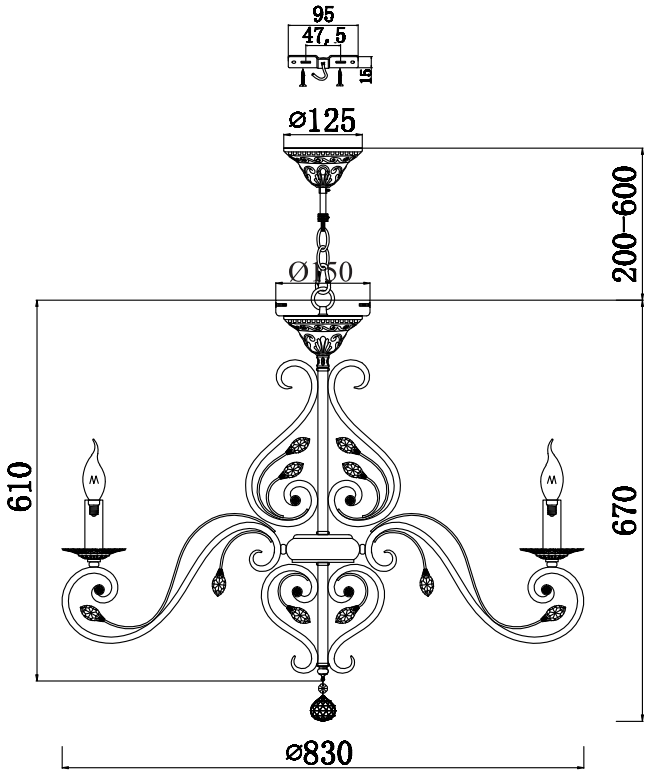

Instruction

Collection: Royal Classic
Series: Leaves
Model: RC109-PL-08-R
Pendant lamp

A=1

 – Pendant lamp

8 x E14 (60w)

MAYTONI
DECORATIVE LIGHTING

www.maytoni.de