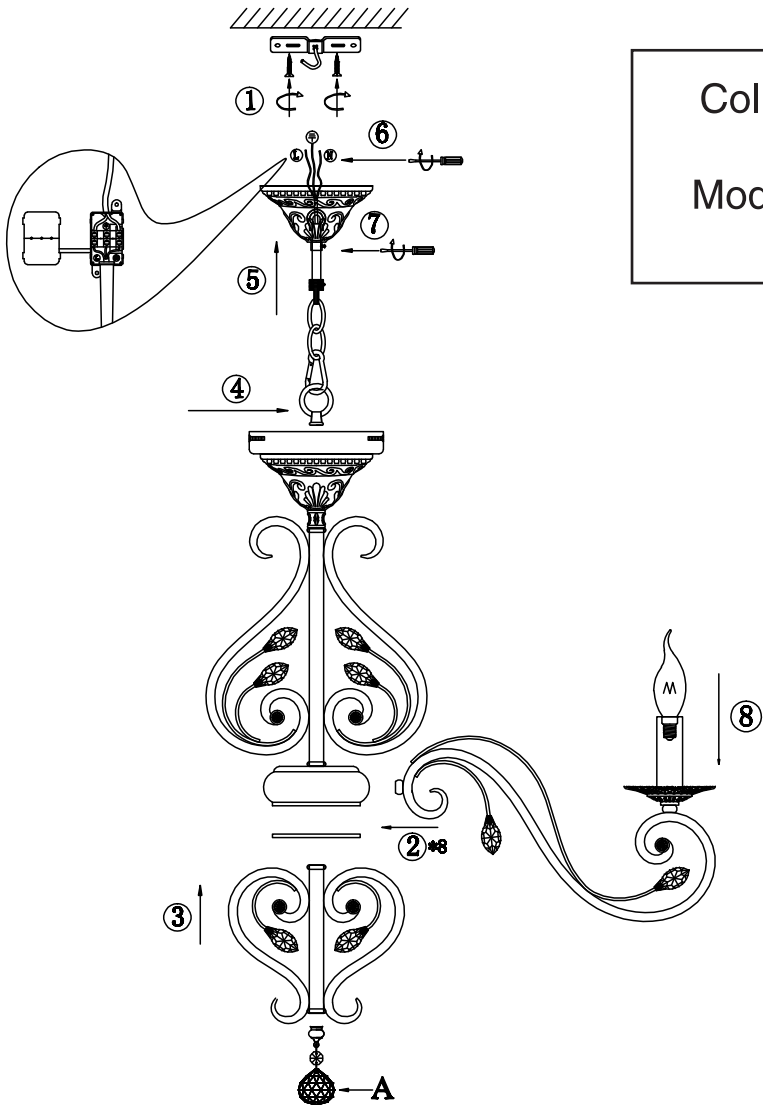

Instruction

Collection: Royal Classic
Series: Leaves
Model: RC109-PL-08-R
Pendant lamp

A=1

 – Pendant lamp

8 x E14 (60w)

MAYTONI
DECORATIVE LIGHTING

www.maytoni.de