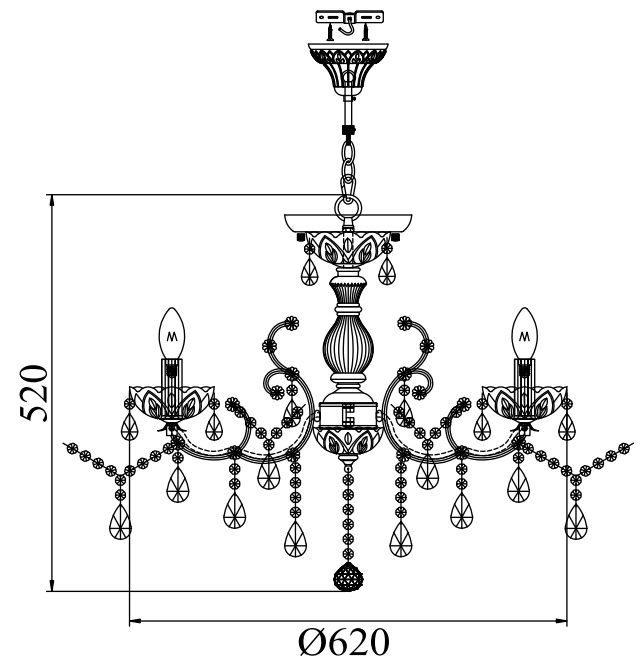

Instruction

Collection: Diamant crystal
 Series: Sevilla
 Model: DIA004-06-WG
 Suspended

- A=4
- B=1
- C=6
- D=24
- E=6
- F=6
- G=6
- H=6
- I=6

 – Suspended

 6 x E14 (60w)

MAYTONI
 DECORATIVE LIGHTING
www.maytoni.de