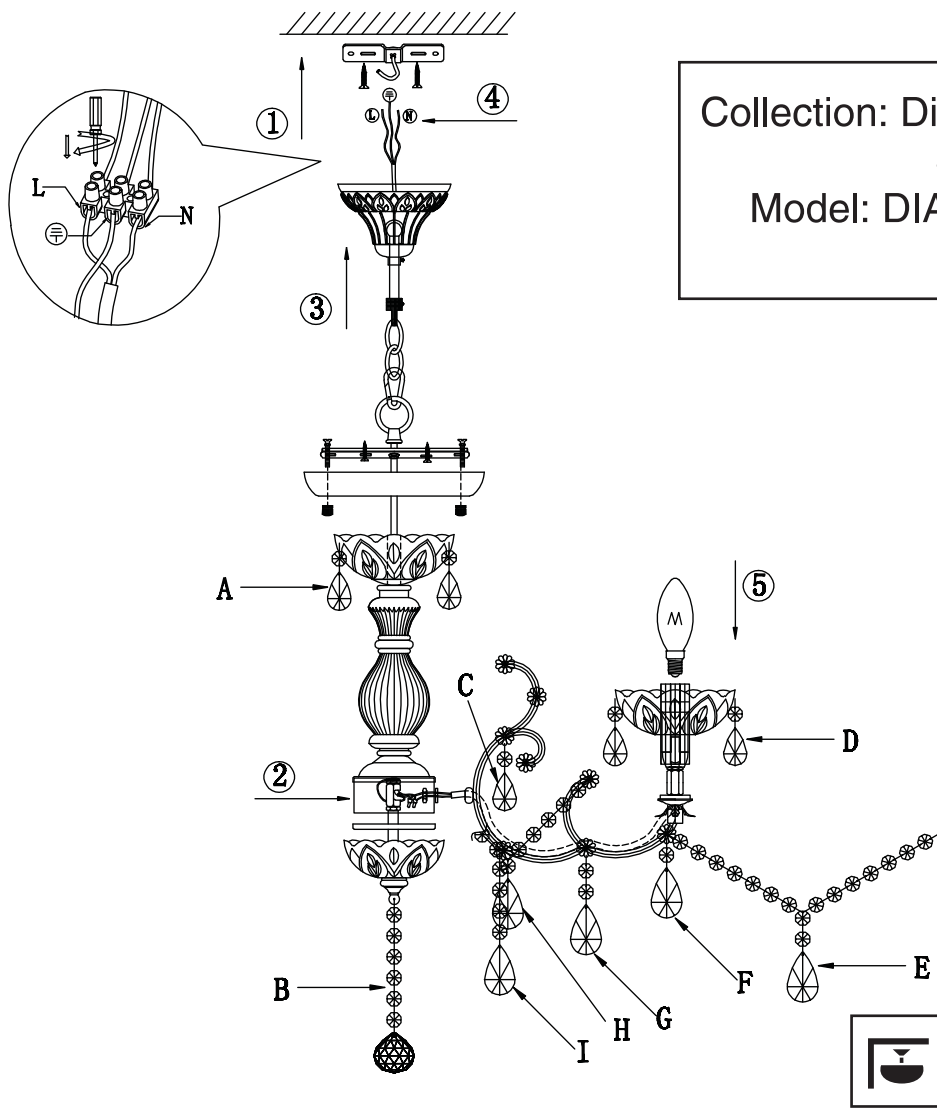

Instruction

Collection: Diamant crystal
 Series: Sevilla
 Model: DIA004-06-WG
 Suspended

- A=4
- B=1
- C=6
- D=24
- E=6
- F=6
- G=6
- H=6
- I=6

 – Suspended

 6 x E14 (60w)

MAYTONI
 DECORATIVE LIGHTING
www.maytoni.de