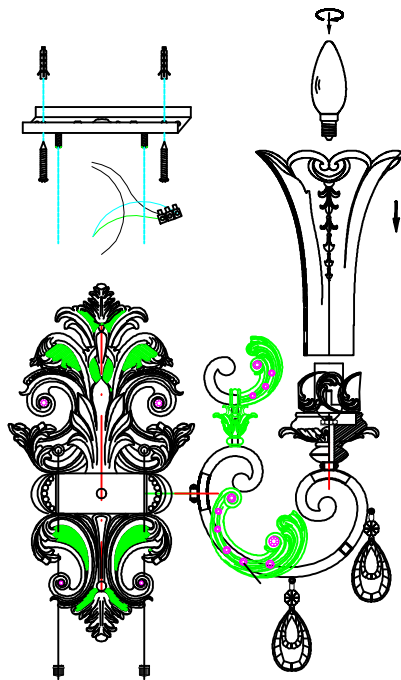

INSTALLATION INSTRUCTION

ART. 2431/1W ODEON LIGHT

2431/1W