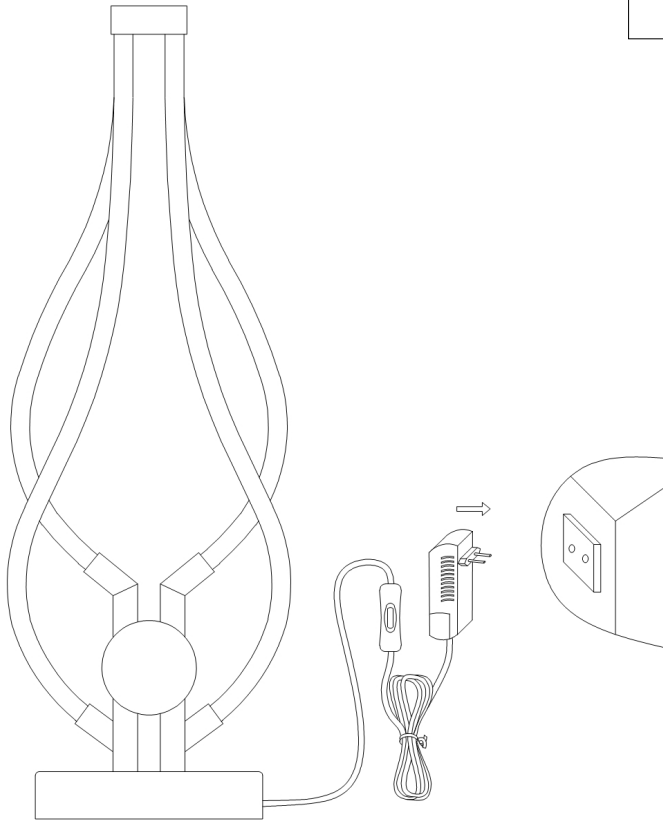

Instruction

Collection: MODERN
Series: WAVE
Model: MOD550-22-N
Mobile

- Mobile

max 17,4W
1392 LM

MAYTONI
DECORATIVE LIGHTING

www.maytoni.de