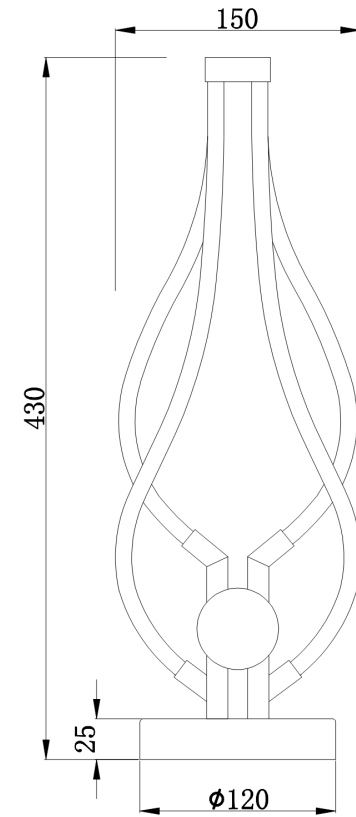

Instruction

Collection: MODERN
Series: WAVE
Model: MOD550-22-N
Mobile

- Mobile

max 17,4W
1392 LM

MAYTONI
DECORATIVE LIGHTING

www.maytoni.de