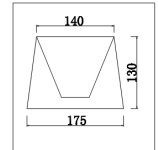

# INSTRUCTION

**Model:** FR5538PL-06BR  
**Chandelier**

**6 x E14 (40W)**

FREYA-LIGHT.COM