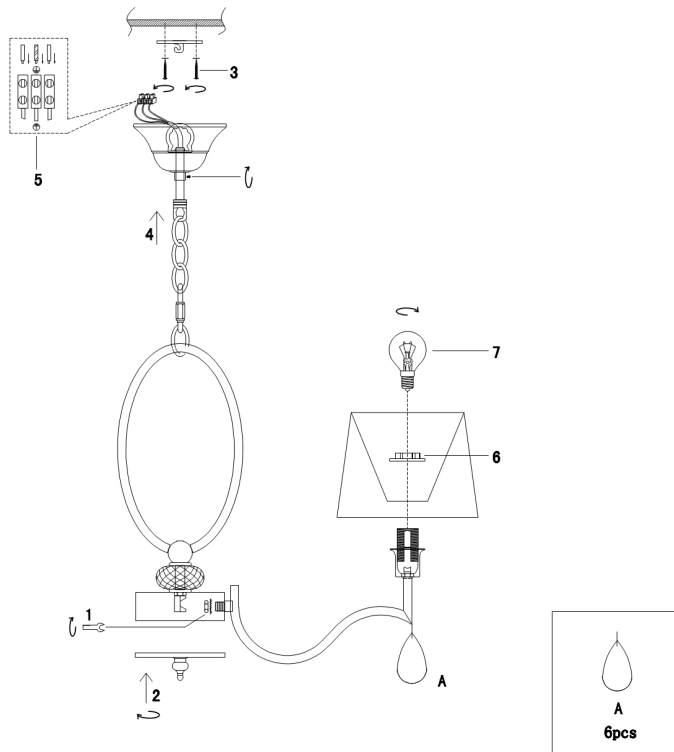

# INSTRUCTION

**Model:** FR5538PL-06BR  
**Chandelier**

**6 x E14 (40W)**

FREYA-LIGHT.COM