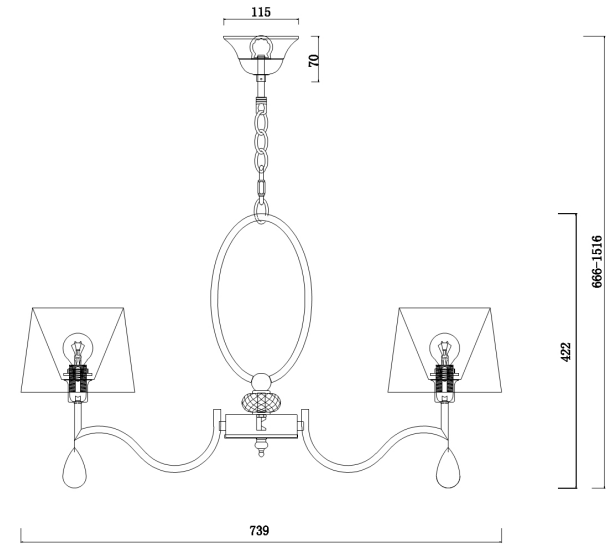

# INSTRUCTION

**Model:** FR5538PL-06BR  
**Chandelier**

**6 x E14 (40W)**

FREYA-LIGHT.COM