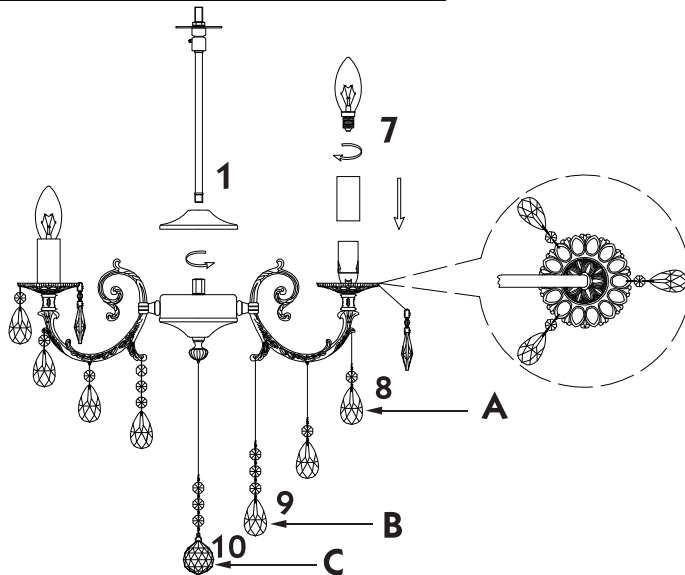

Instruction

Collection: Elegant
 Series: Filomena
 Model: ARM390-55-W
 Ceiling

A = 25
 B = 5
 C = 1

5 x E14 (40w)

MAYTONI
 DECORATIVE LIGHTING

www.maytoni.de