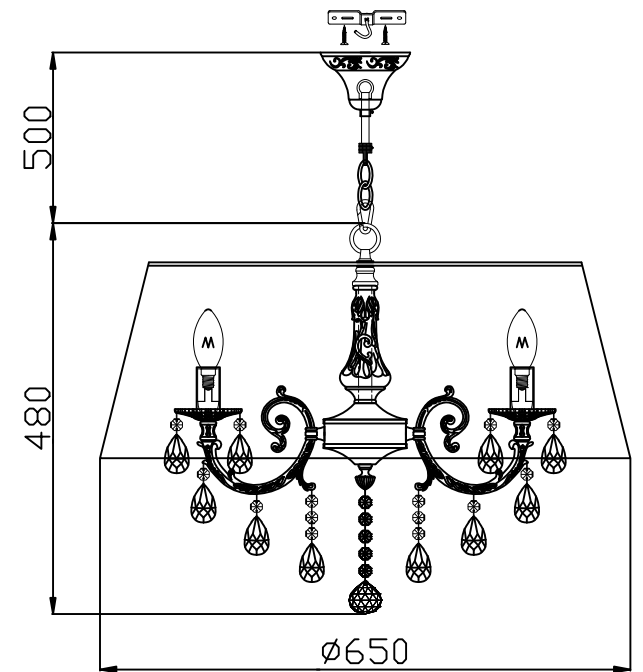

Instruction

Collection: Elegant
 Series: Filomena
 Model: ARM390-55-W
 Ceiling

A = 25
 B = 5
 C = 1

5 x E14 (40w)

MAYTONI
 DECORATIVE LIGHTING

www.maytoni.de