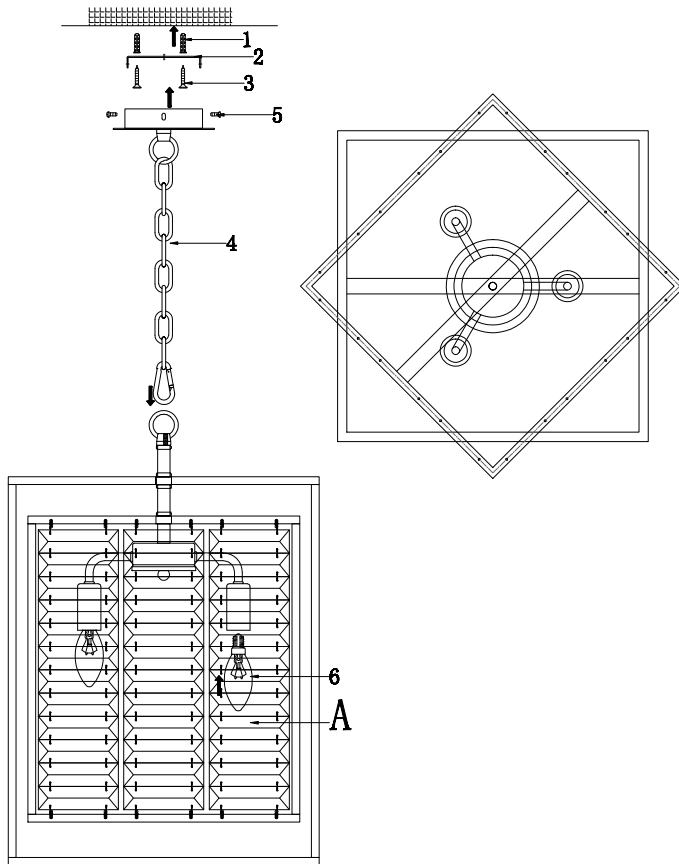

Instruction

MOD060PL-04CH

4 x E14 (60W)

Model: MOD060PL-04CH
Collection: Neoclassic
Series: New Series 060

Pendant Lamps