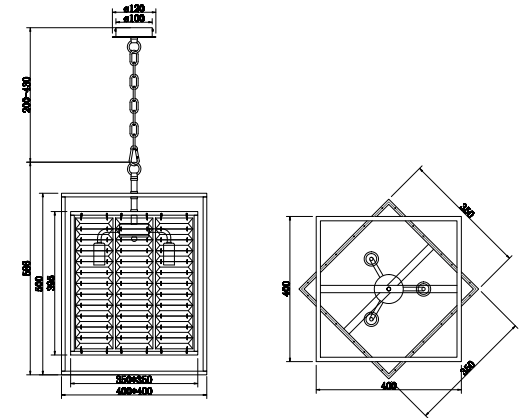

Instruction

MOD060PL-04CH

4 x E14 (60W)

Model: MOD060PL-04CH
Collection: Neoclassic
Series: New Series 060

Pendant Lamps