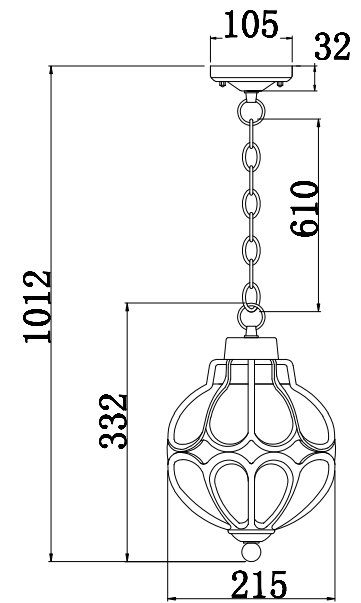

Instruction

O024PL-01G

1 x E27 (60W)

Model: O024PL-01G
Collection: Outdoor
Series: Via

Pendant Lamps