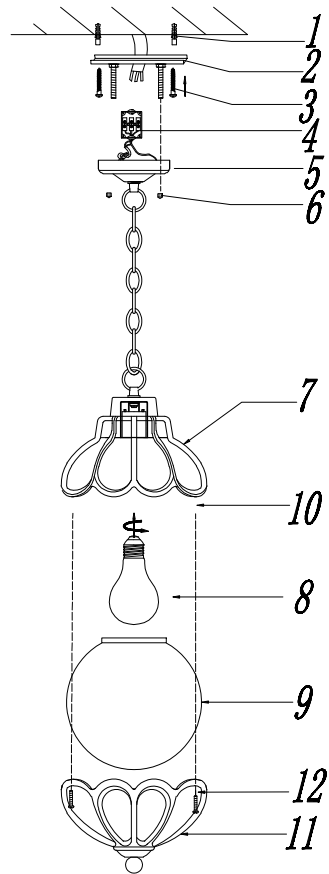

Instruction

O024PL-01G

1 x E27 (60W)

Model: O024PL-01G
Collection: Outdoor
Series: Via

Pendant Lamps