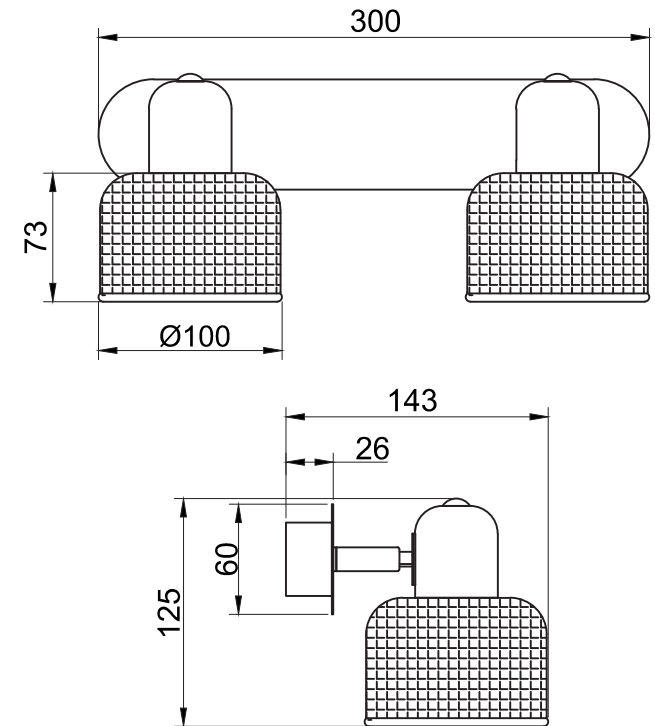

FREYA
TRADITION OF QUALITY

INSTRUCTION

MODEL: FR5344-WL-02-CH

2 X E27(40W)

FREYA-LIGHT.COM