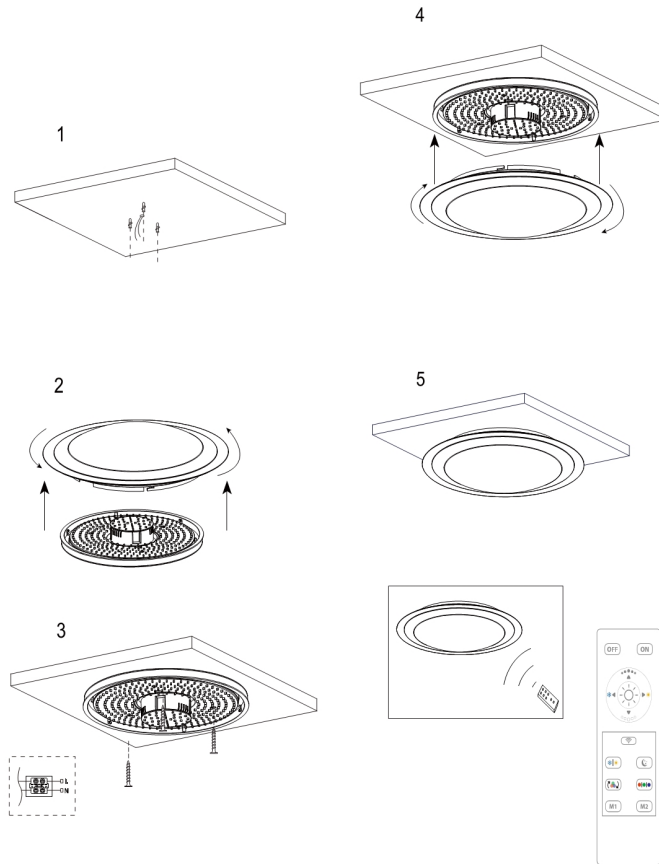

FREYA
TRADITION OF QUALITY

INSTRUCTION

Model: FR6998-CL-45-W

Ceiling

MAX 60W
3600 LUMEN

FREYA-LIGHT.COM