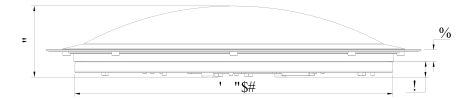

FREYA
TRADITION OF QUALITY

INSTRUCTION

Model: FR6998-CL-45-W

Ceiling

MAX 60W
3600 LUMEN

FREYA-LIGHT.COM