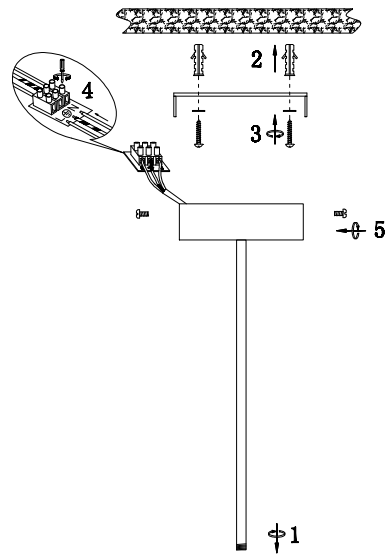

FREYA
TRADITION OF QUALITY

Instruction

FR6009PL-L66W

MAX 66W
2500 Lumen

Model: FR6009PL-L66W
Series: Gabby

Ceiling Lamps