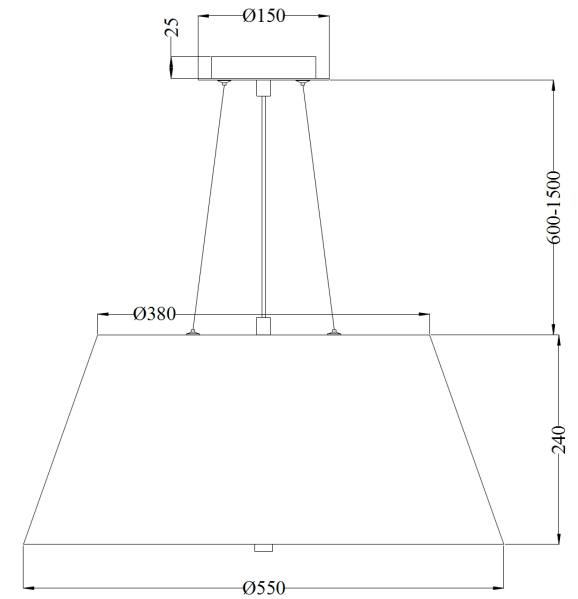

Instruction

Collection: MODERN
Series: BERGAMO
Model: MOD617PL-03CH
Ceiling

- Ceiling

3 x E27 (60W)
3 x G9 (20W)

MAYTONI
DECORATIVE LIGHTING

www.maytoni.de