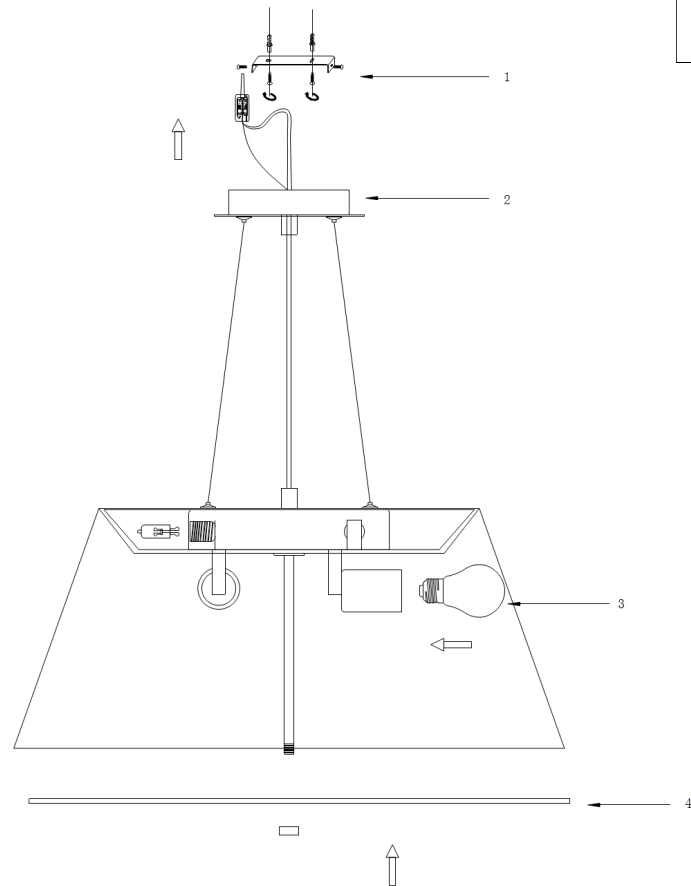

Instruction

Collection: MODERN
Series: BERGAMO
Model: MOD617PL-03CH
Ceiling

- Ceiling

3 x E27 (60W)
3 x G9 (20W)

MAYTONI
DECORATIVE LIGHTING

www.maytoni.de