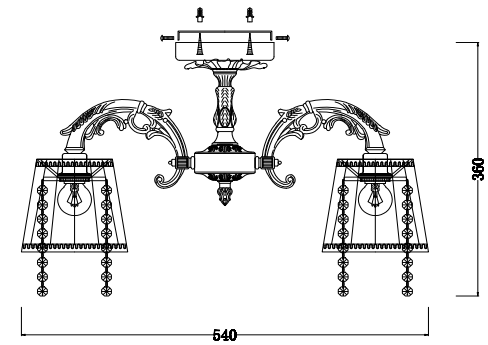

FREYA
TRADITION OF QUALITY

Instruction

FR2220CL-03W

3 x E14 (40W)

Model: FR2220CL-03W
Series: Omela

Ceiling Lamps