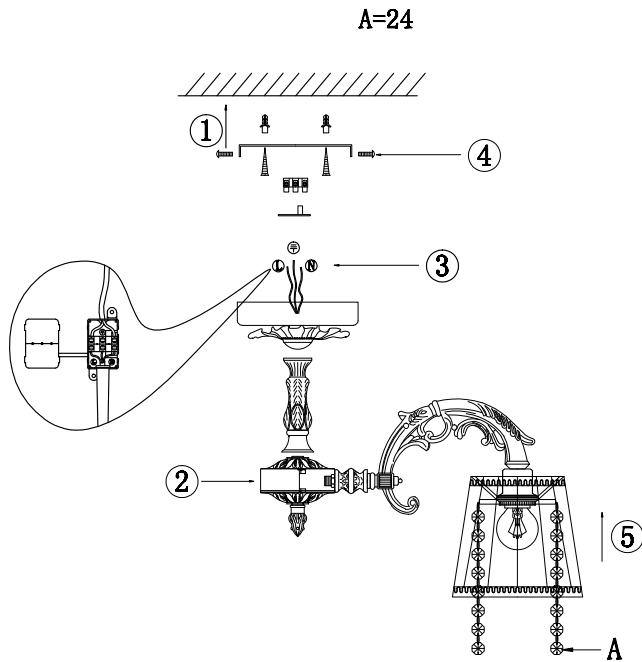

FREYA
TRADITION OF QUALITY

Instruction

FR2220CL-03W

3 x E14 (40W)

Model: FR2220CL-03W
Series: Omela

Ceiling Lamps