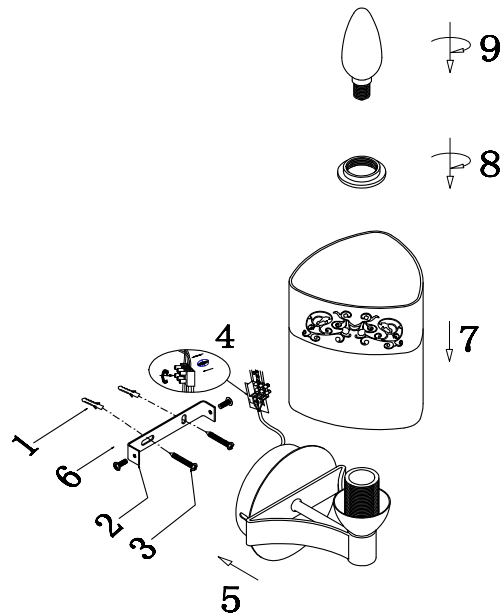

# Instruction

FR5475WL-01CH

1 x E14 (40W)

Model: FR5475WL-01CH  
Series: Tasmania

Wall Lamps