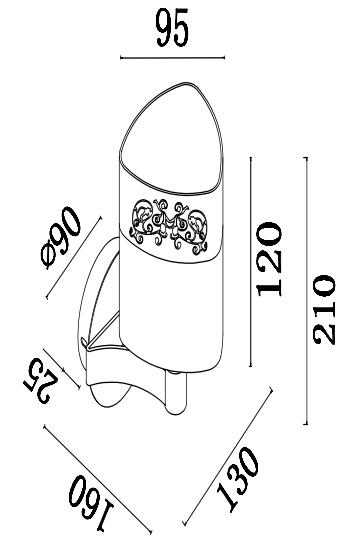

# Instruction

FR5475WL-01CH

1 x E14 (40W)

Model: FR5475WL-01CH  
Series: Tasmania

Wall Lamps