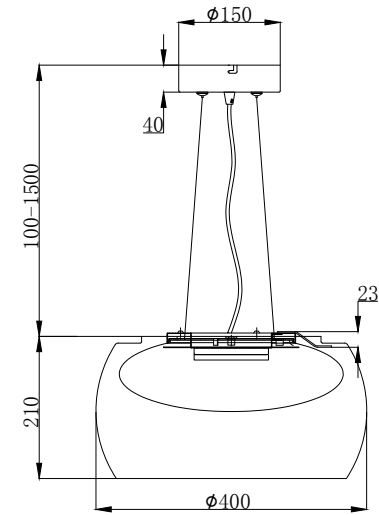

Instruction

MOD073CL-L13B3K

MAX 13W
450 Lumen

Model: MOD073CL-L13B3K
Collection: Modern
Series: New Series 071

Ceiling Lamps