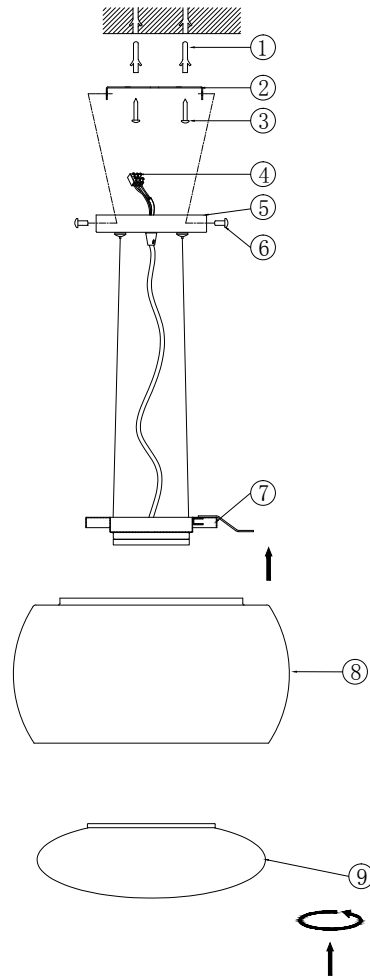

Instruction

MOD073CL-L13B3K

MAX 13W
450 Lumen

Model: MOD073CL-L13B3K
Collection: Modern
Series: New Series 071

Ceiling Lamps