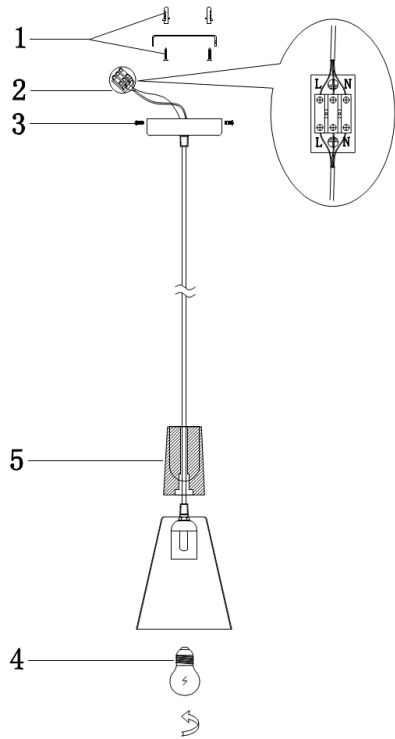

Instruction

Collection: PENDANT
Series: BICONES
Model: P359-PL-140-W
Ceiling

- Ceiling

1 x E27 (60W)

MAYTONI
DECORATIVE LIGHTING

www.maytoni.de