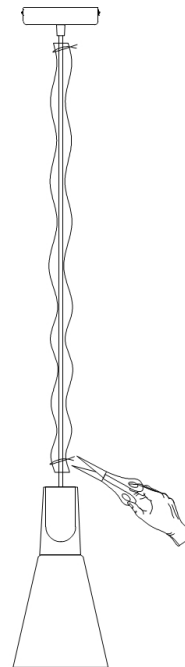

Instruction

Collection: PENDANT
Series: BICONES
Model: P359-PL-140-W
Ceiling

- Ceiling

1 x E27 (60W)

MAYTONI
DECORATIVE LIGHTING

www.maytoni.de