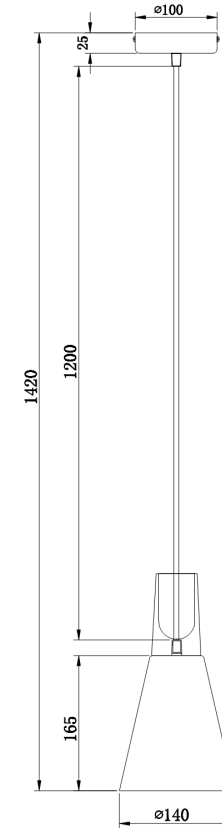

Instruction

Collection: PENDANT
Series: BICONES
Model: P359-PL-140-W
Ceiling

- Ceiling

1 x E27 (60W)

MAYTONI
DECORATIVE LIGHTING

www.maytoni.de