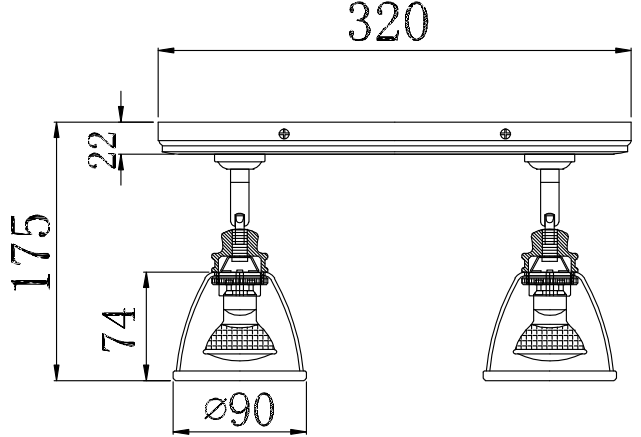

# Instruction

Collection: Spot  
Series: Agnes  
Model: SP289-CW-02-BG  
Suspended

 - Suspended

  
2 x GU10 (35w)

**MAYTONI**  
DECORATIVE LIGHTING  
[www.maytoni.de](http://www.maytoni.de)