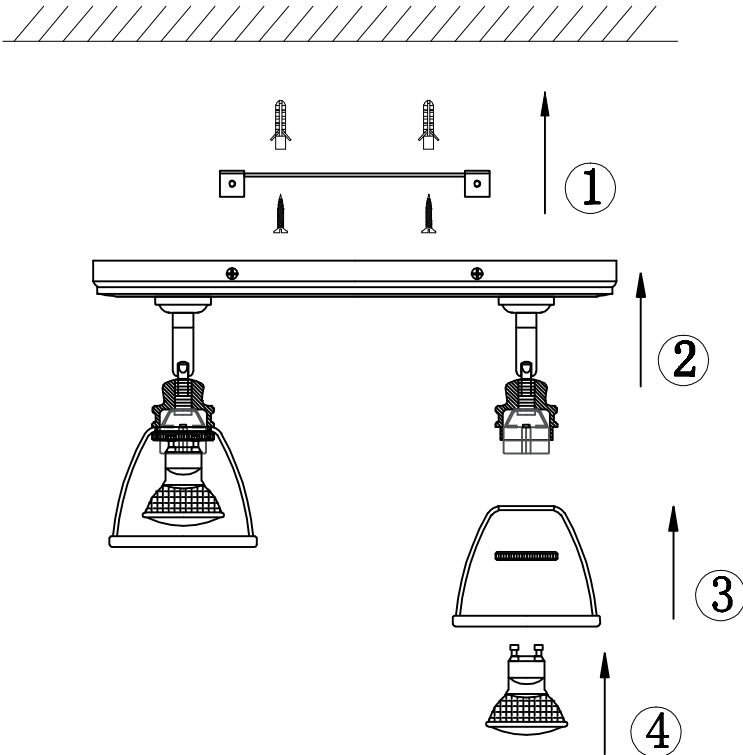

# Instruction

Collection: Spot  
Series: Agnes  
Model: SP289-CW-02-BG  
Suspended

 - Suspended

  
2 x GU10 (35w)

**MAYTONI**  
DECORATIVE LIGHTING  
[www.maytoni.de](http://www.maytoni.de)