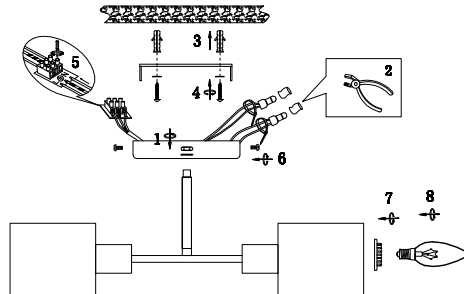

FREYA
TRADITION OF QUALITY

Instruction

FR5003CL-04N

4 x E14 (60W)

Model: FR5003CL-04N

Series: Vivian

Ceiling Lamps