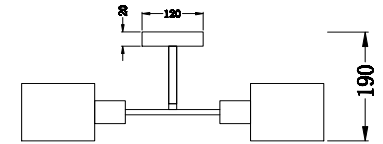

FREYA
TRADITION OF QUALITY

Instruction

FR5003CL-04N

4 x E14 (60W)

Model: FR5003CL-04N

Series: Vivian

Ceiling Lamps