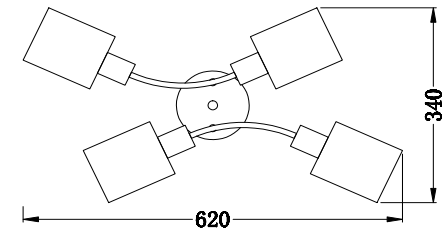

FREYA
TRADITION OF QUALITY

Instruction

FR5003CL-04N

4 x E14 (60W)

Model: FR5003CL-04N

Series: Vivian

Ceiling Lamps