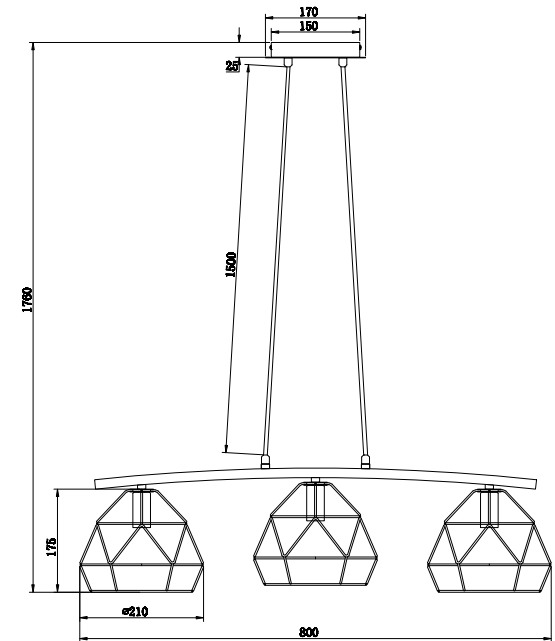

# Instruction

T432-PL-03-G

3 x E14 (40W)

Model: T432-PL-03-G

Collection: Loft

Series: Soprano

Pendant Lamps