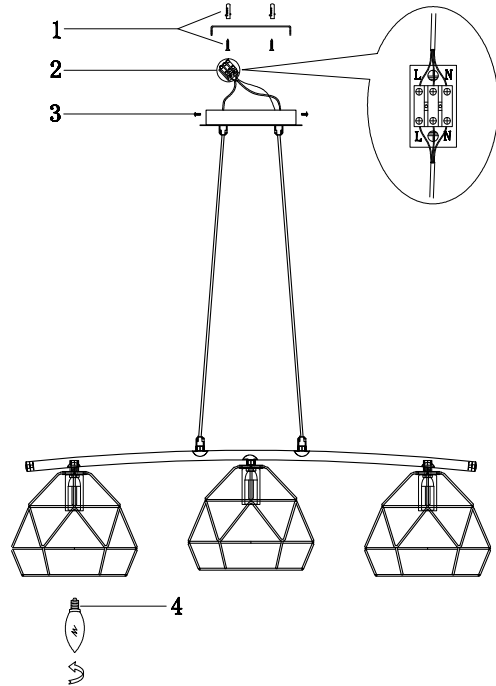

# Instruction

T432-PL-03-G

3 x E14 (40W)

Model: T432-PL-03-G

Collection: Loft

Series: Soprano

Pendant Lamps