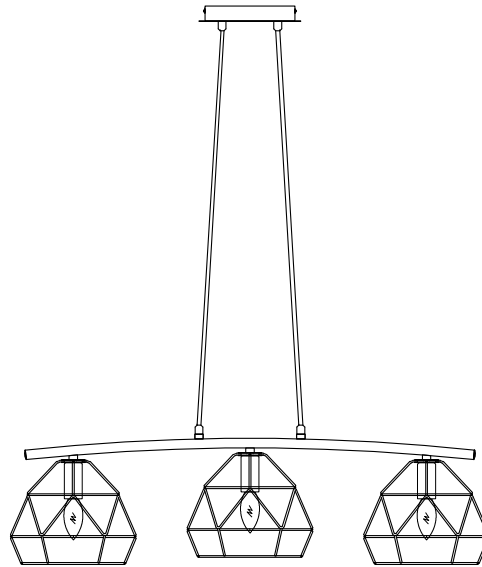

# Instruction

T432-PL-03-G

3 x E14 (40W)

Model: T432-PL-03-G

Collection: Loft

Series: Soprano

Pendant Lamps