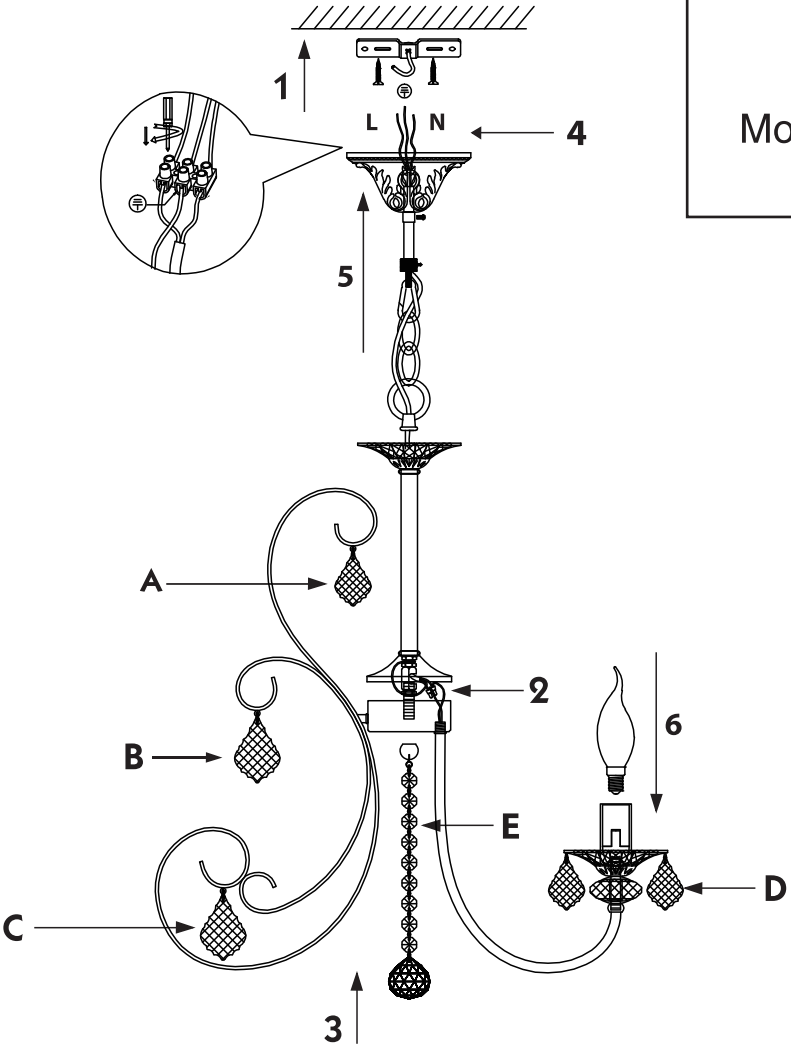

Instruction

Collection: Elegant
 Series: Princess
 Model: ARM270-05-R
 Suspended

- A = 5
- B = 5
- C = 5
- D = 20
- E = 1

 5 x E14 (60w)

MAYTONI
 DECORATIVE LIGHTING
www.maytoni.de