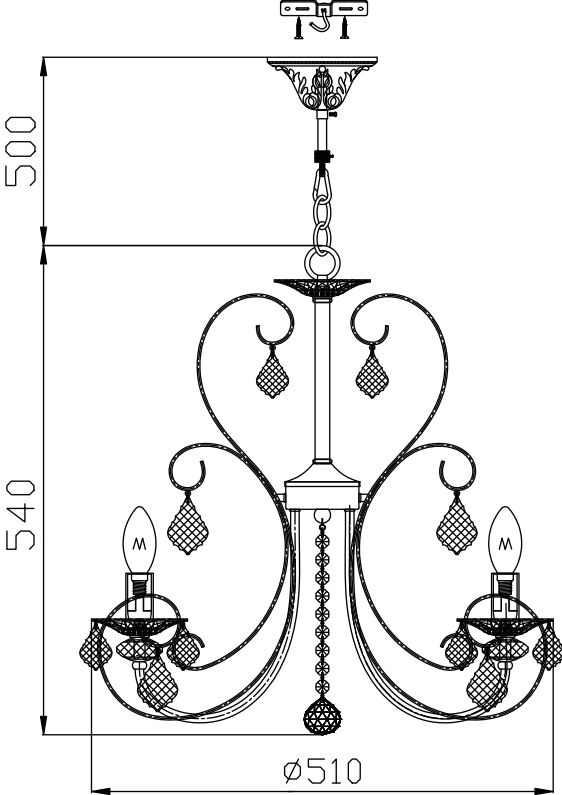

Instruction

Collection: Elegant
 Series: Princess
 Model: ARM270-05-R
 Suspended

- A = 5
- B = 5
- C = 5
- D = 20
- E = 1

 5 x E14 (60w)

MAYTONI
 DECORATIVE LIGHTING
www.maytoni.de