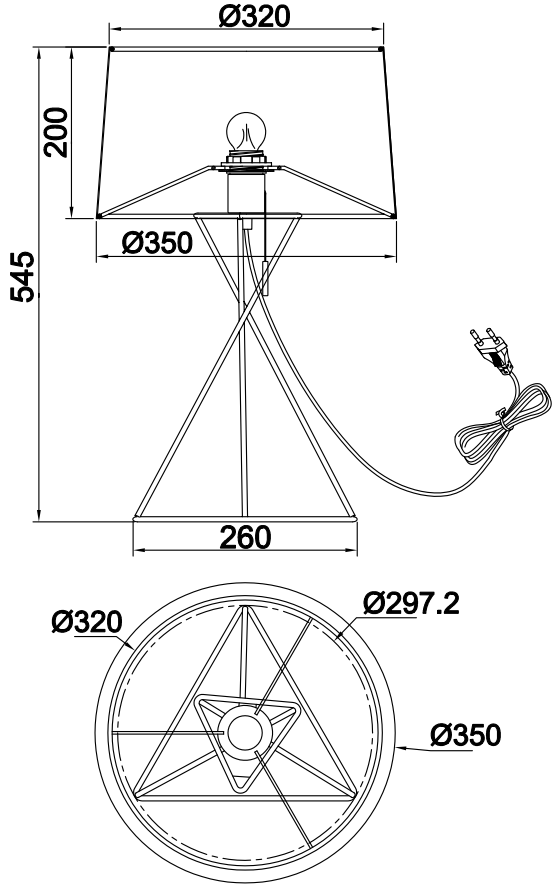

Instruction

Collection: Table & Floor
Series: Gaudi
Model: MOD183-TL-01-W
Mobile

1 x E27 (60w)

MAYTONI
DECORATIVE LIGHTING

www.maytoni.de