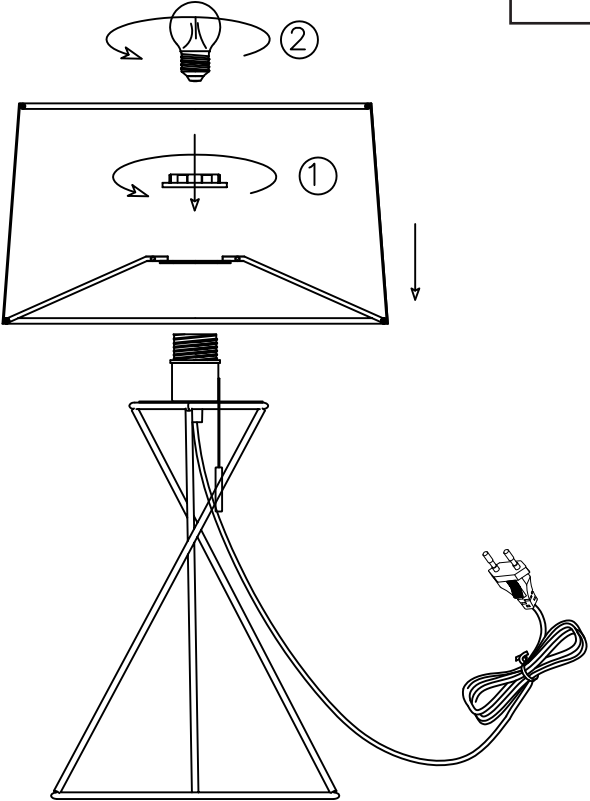

Instruction

Collection: Table & Floor
Series: Gaudi
Model: MOD183-TL-01-W
Mobile

1 x E27 (60w)

MAYTONI
DECORATIVE LIGHTING

www.maytoni.de