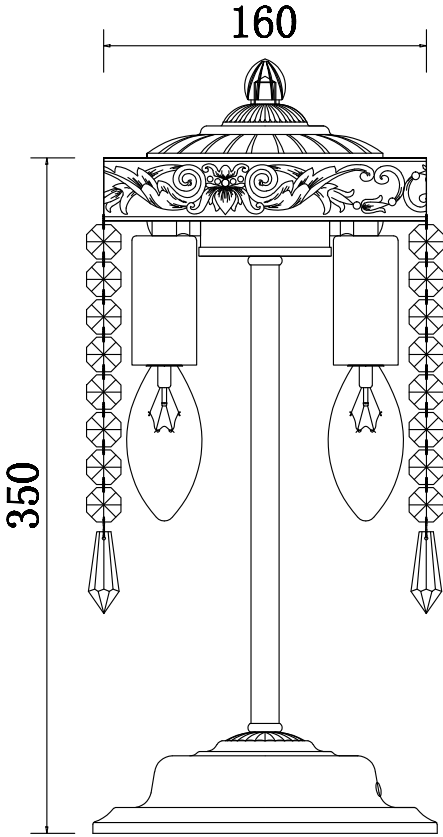

Instruction

Collection: Diamant crystal
Series: Palace
Model: DIA890-TL-02-G
Mobile

A

I – Mobile

350

160

2 x E14 (60w)

MAYTONI
DECORATIVE LIGHTING