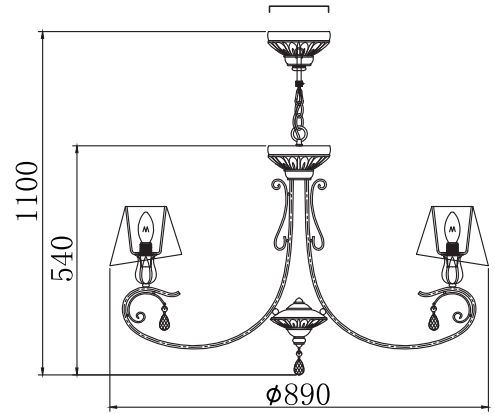

Instruction

Collection: Elegant
Series: Cutie
Model: ARM051-08-G
Suspended

A=9

8 x E14 (40w)

MAYTONI
DECORATIVE LIGHTING
www.maytoni.de