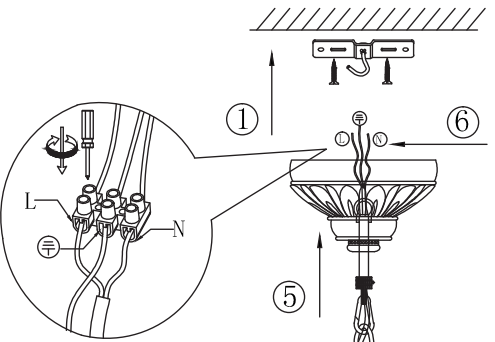

Instruction

Collection: Elegant
Series: Cutie
Model: ARM051-08-G
Suspended

A=9

8 x E14 (40w)

MAYTONI
DECORATIVE LIGHTING
www.maytoni.de