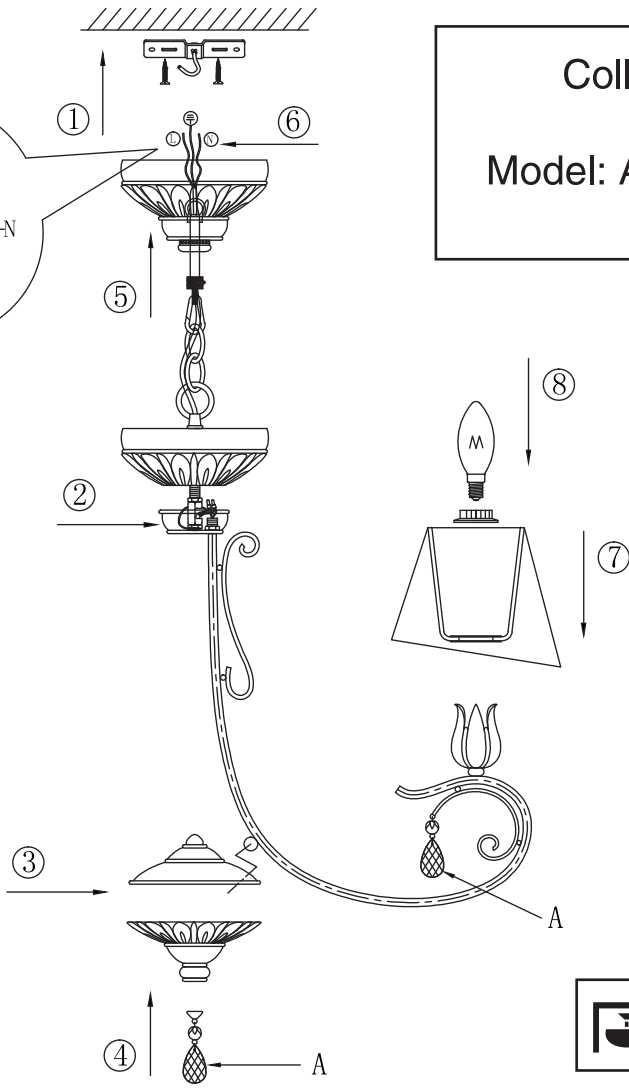

Instruction

Collection: Elegant
Series: Cutie
Model: ARM051-08-G
Suspended

A=9

8 x E14 (40w)

MAYTONI
DECORATIVE LIGHTING
www.maytoni.de