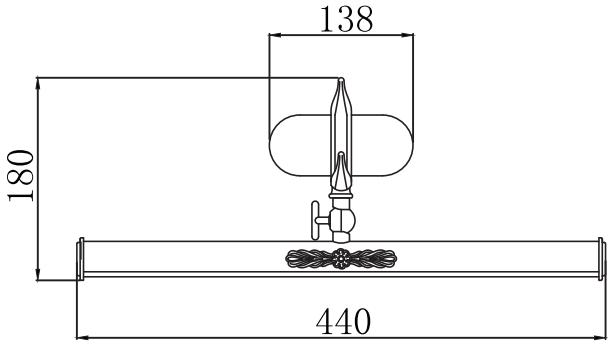

# Instruction

Collection: Picture  
Series: Raphael  
Model: PIC113-02-W  
Illumination for pictures

 – Illumination for pictures

  
2 x E14 (25w)

**MAYTONI**  
DECORATIVE LIGHTING

[www.maytoni.de](http://www.maytoni.de)