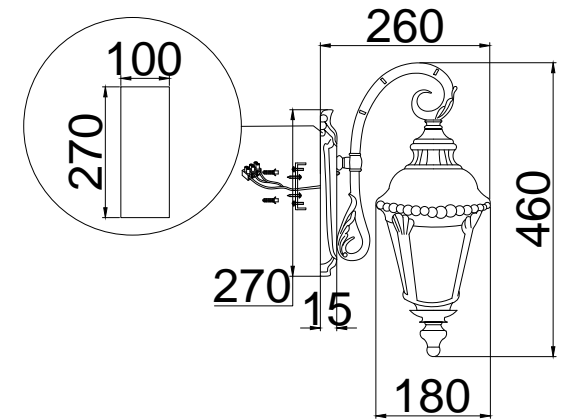

Instruction

O029WL-01BZ

1 x E27 (60W)

Model: O029WL-01BZ
Collection: Outdoor
Series: Goiri

Wall Lamps