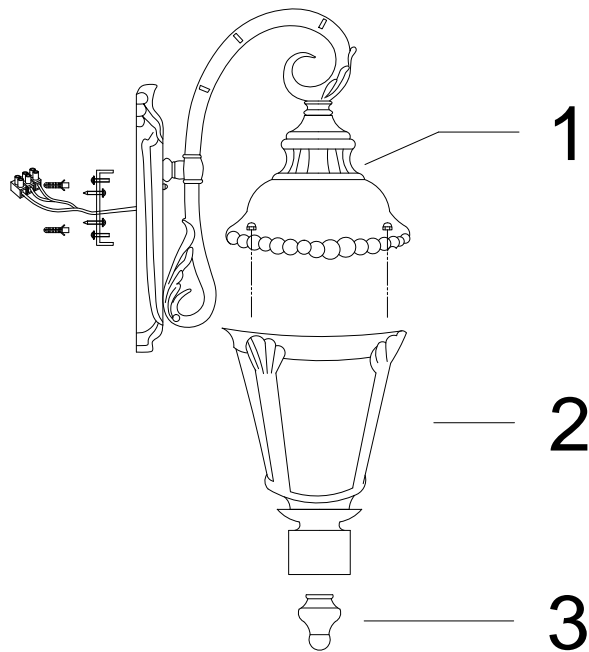

Instruction

O029WL-01BZ

1 x E27 (60W)

Model: O029WL-01BZ
Collection: Outdoor
Series: Goiri

Wall Lamps