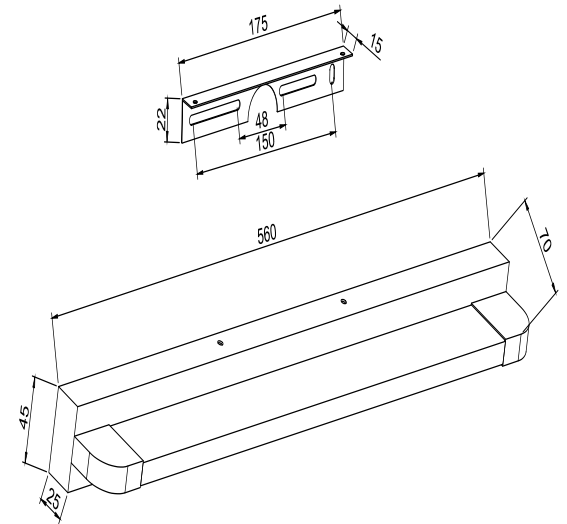

Instruction

MIR002WL-L12CH

MAX 12W
1000 Lumen

Model: MIR002WL-L12CH
Collection: Mirror
Series: Lao

Wall Lamps