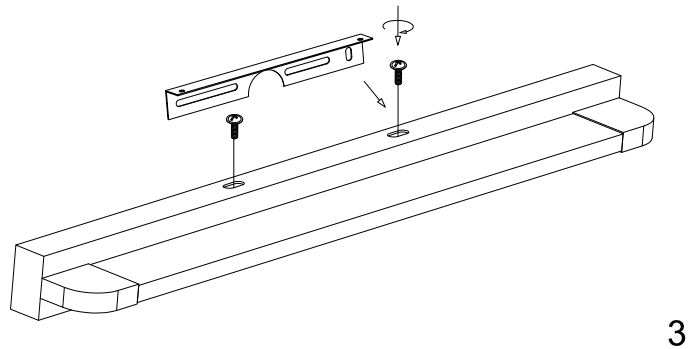

Instruction

MIR002WL-L12CH

MAX 12W
1000 Lumen

Model: MIR002WL-L12CH
Collection: Mirror
Series: Lao

Wall Lamps