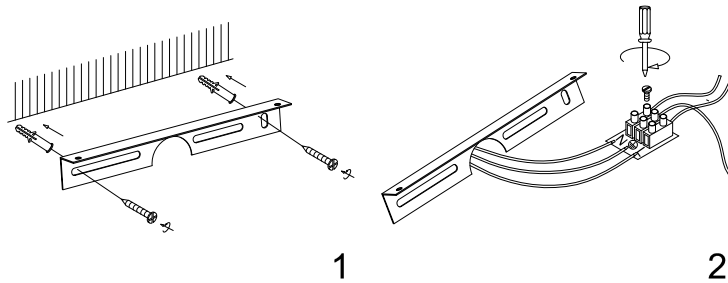

Instruction

MIR002WL-L12CH

MAX 12W
1000 Lumen

Model: MIR002WL-L12CH
Collection: Mirror
Series: Lao

Wall Lamps