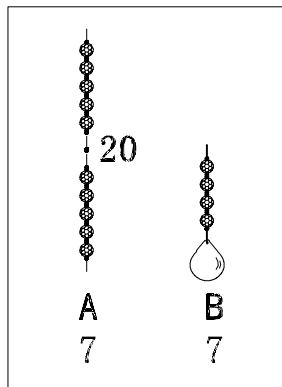

# INSTRUCTION

**MODEL:** FR2755-PL-07-BR  
CHANDELIER

 7 x E14 (40W)

FREYA-LIGHT.COM