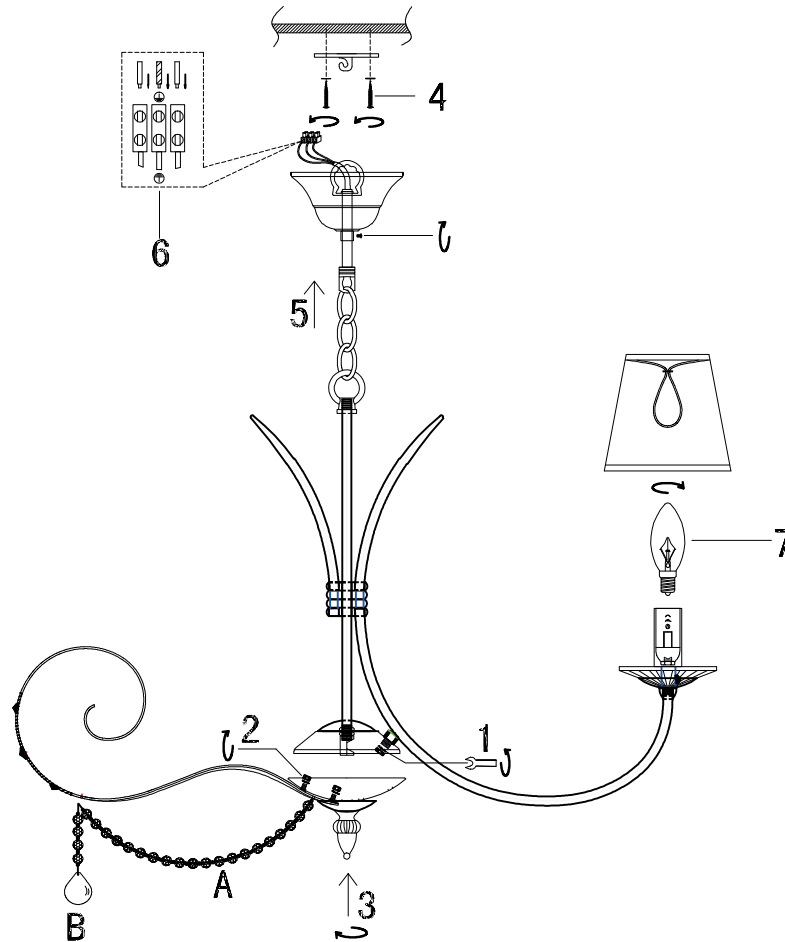

# INSTRUCTION

**MODEL:** FR2755-PL-07-BR  
CHANDELIER

 7 x E14 (40W)

FREYA-LIGHT.COM