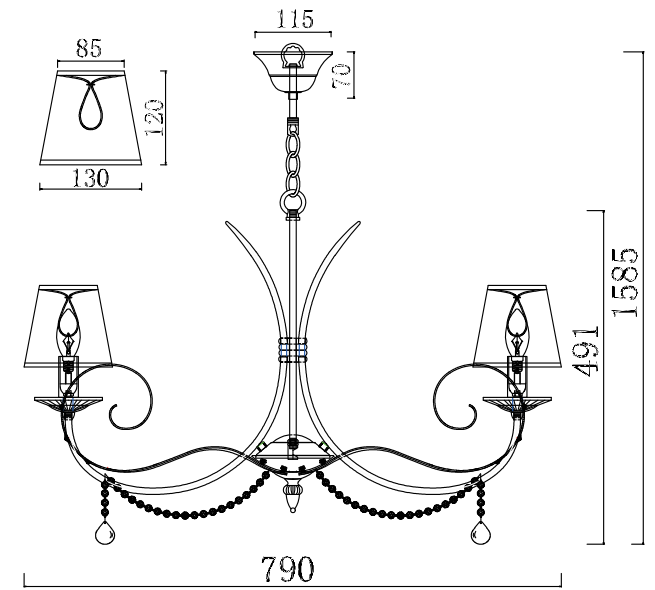

# INSTRUCTION

**MODEL:** FR2755-PL-07-BR  
CHANDELIER

 7 x E14 (40W)

FREYA-LIGHT.COM