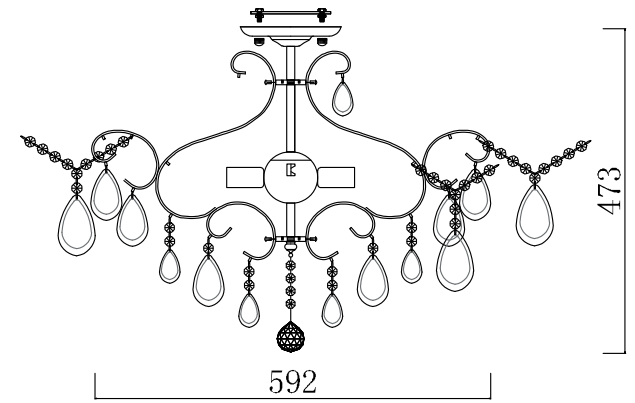

FREYA
TRADITION OF QUALITY

INSTRUCTION

MODEL: FR2302-CL-06-WG
CHANDELIER

6 X E14 (40W)

FREYA-LIGHT.COM