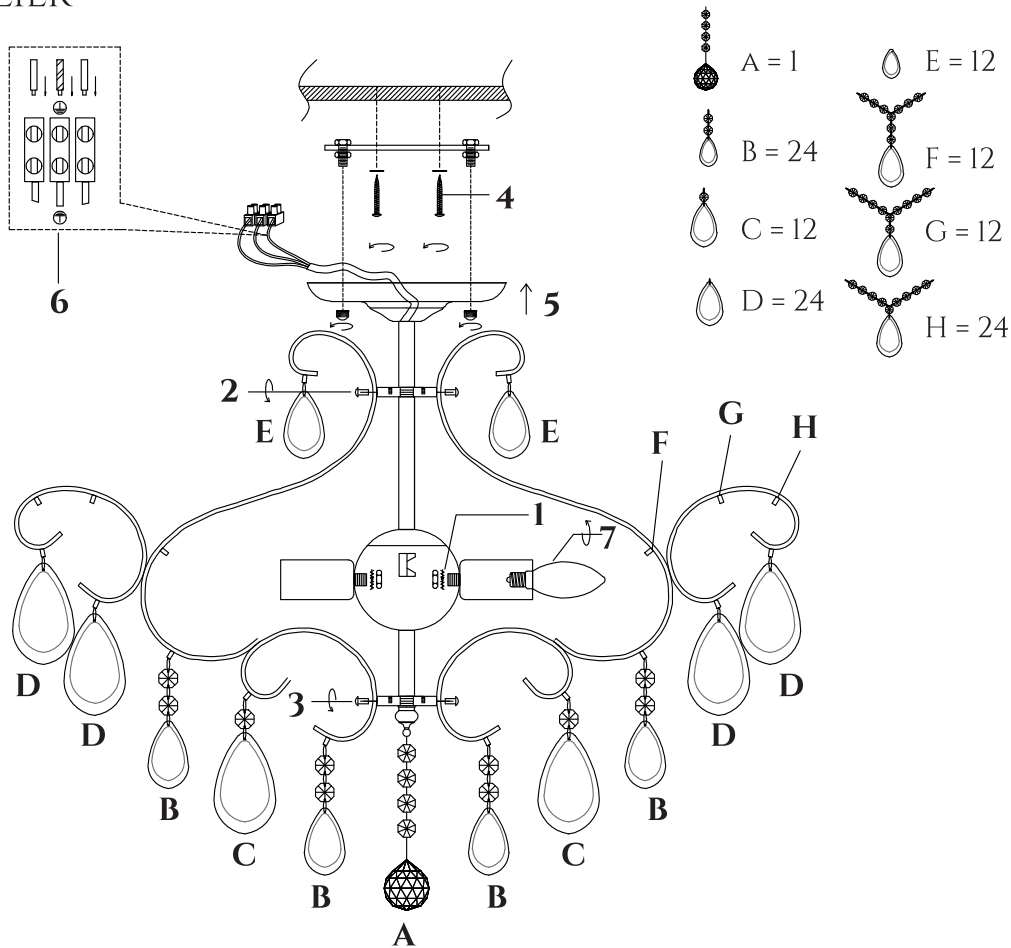

FREYA
TRADITION OF QUALITY

INSTRUCTION

MODEL: FR2302-CL-06-WG
CHANDELIER

6 X E14 (40W)

FREYA-LIGHT.COM