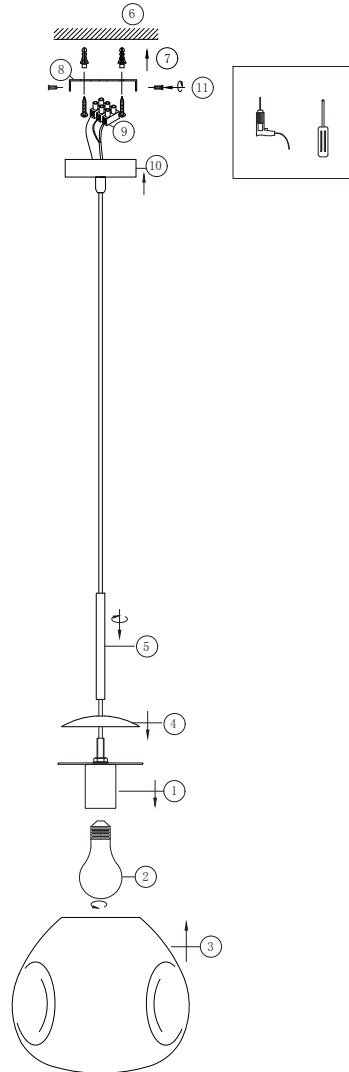

Instruction

P014PL-01C

1 x E27 (60W)

Recommended to use with LED bulbs

Model: P014PL-01C
Collection: Pendant
Series: Mabell

Pendant Lamps