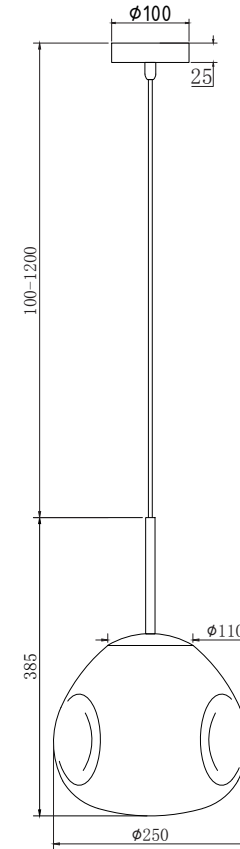

Instruction

P014PL-01C

1 x E27 (60W)

Recommended to use with LED bulbs

Model: P014PL-01C
Collection: Pendant
Series: Mabell

Pendant Lamps