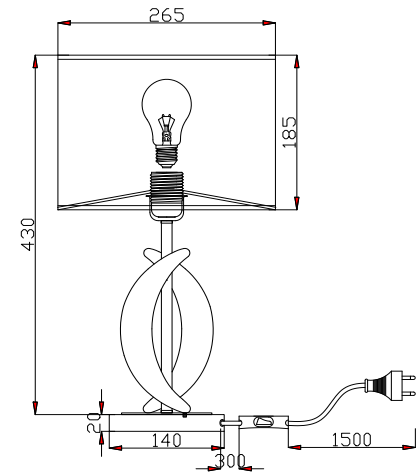

Instruction

H013TL-01G

1 x E27 (40W)

Model: H013TL-01G
Collection: House
Series: Cima

Table Lamps