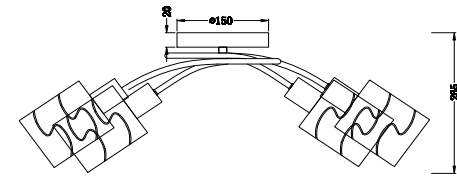

FREYA
TRADITION OF QUALITY

Instruction

FR5001CL-08N

8 x E14 (60W)

Model: FR5001CL-08N

Series: Joell

Ceiling Lamps