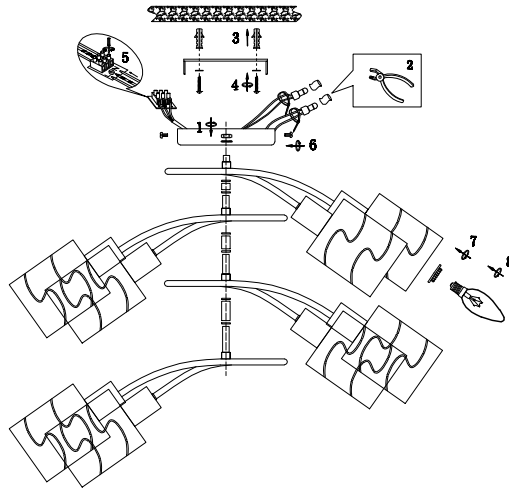

FREYA
TRADITION OF QUALITY

Instruction

FR5001CL-08N

8 x E14 (60W)

Model: FR5001CL-08N

Series: Joell

Ceiling Lamps