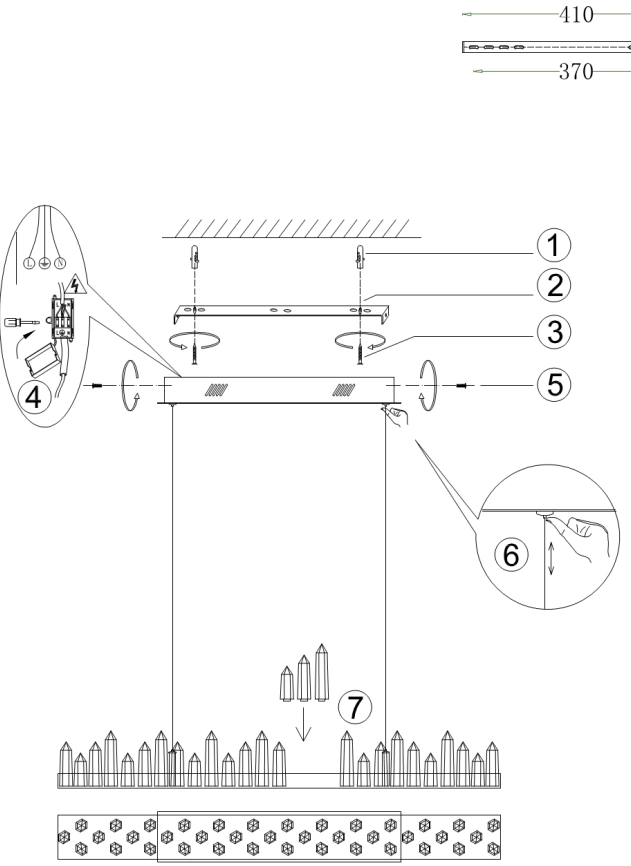

# Instruction

Collection: HOUSE  
 Series: GLETSCHER  
 Model: H186-PL-01-40W-BS  
 Ceiling

	max 40W 2253 LM	<b>MAYTONI</b> DECORATIVE LIGHTING <a href="http://www.maytoni.de">www.maytoni.de</a>