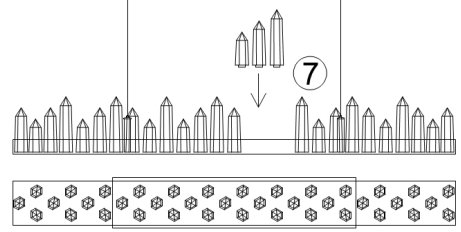

# Instruction

Collection: HOUSE  
 Series: GLETSCHER  
 Model: H186-PL-01-40W-BS  
 Ceiling

	max 40W 2253 LM	<b>MAYTONI</b> DECORATIVE LIGHTING <a href="http://www.maytoni.de">www.maytoni.de</a>