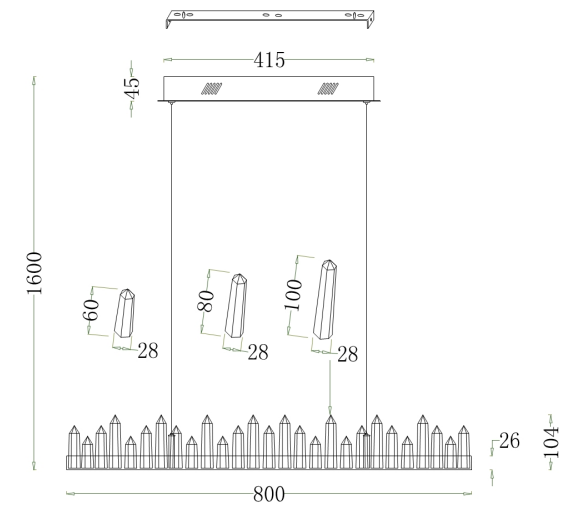

# Instruction

Collection: HOUSE  
 Series: GLETSCHER  
 Model: H186-PL-01-40W-BS  
 Ceiling

	max 40W 2253 LM	<b>MAYTONI</b> DECORATIVE LIGHTING <a href="http://www.maytoni.de">www.maytoni.de</a>