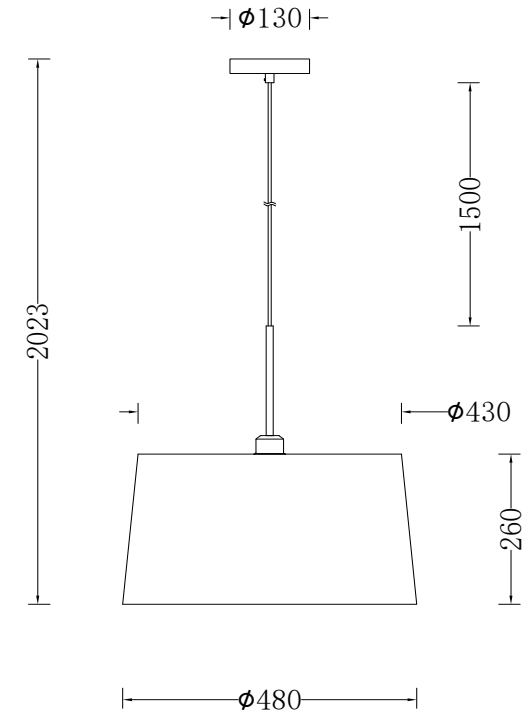

# Instruction

FR5118PL-01BS

1 x E27 (40W)

Model: FR5118PL-01BS  
Collection: Modern  
Series: Sandy

Pendant Lamps