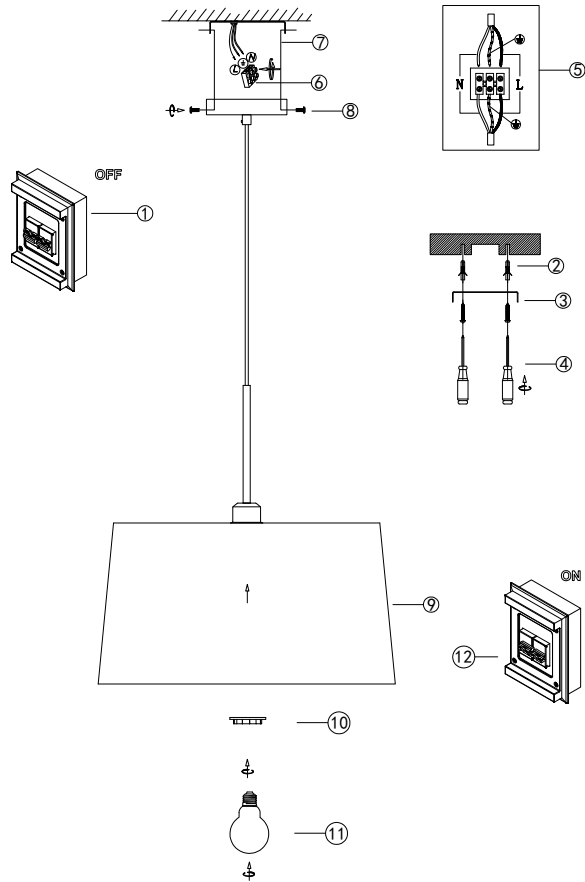

# Instruction

FR5118PL-01BS

1 x E27 (40W)

Model: FR5118PL-01BS  
Collection: Modern  
Series: Sandy

Pendant Lamps