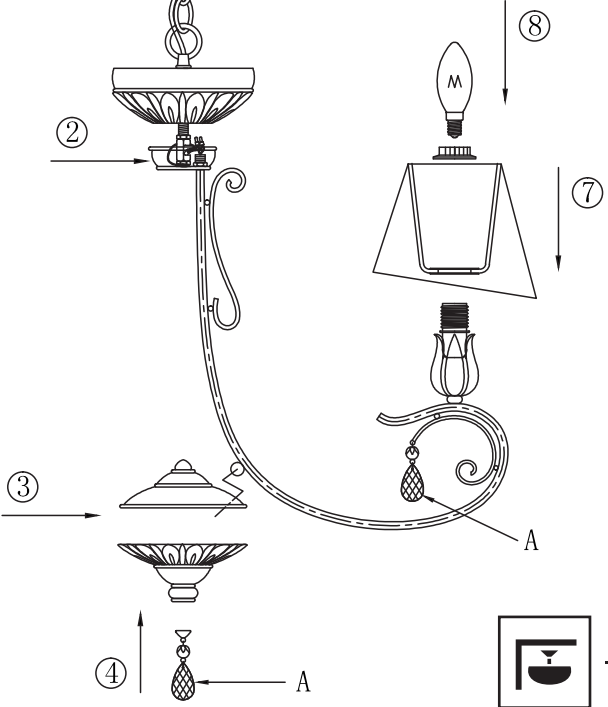

# Instruction

Collection: Elegant  
Series: Cutie  
Model: ARM051-06-G  
Suspended

A=7

  
6 x E14 (40w)

**MAYTONI**  
DECORATIVE LIGHTING  
[www.maytoni.de](http://www.maytoni.de)