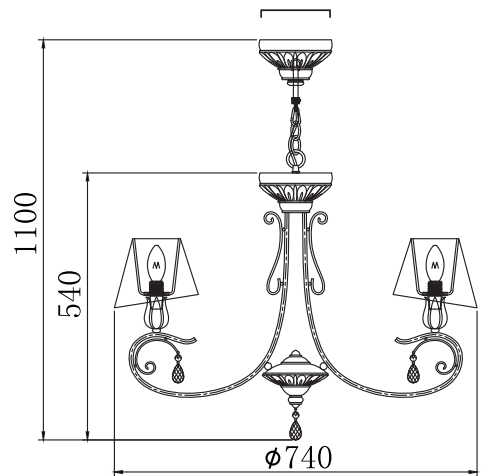

# Instruction

Collection: Elegant  
Series: Cutie  
Model: ARM051-06-G  
Suspended

A=7

  
6 x E14 (40w)

**MAYTONI**  
DECORATIVE LIGHTING  
[www.maytoni.de](http://www.maytoni.de)