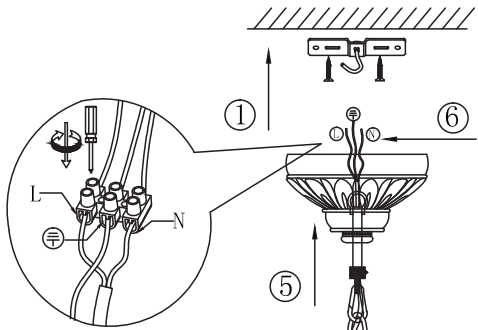

# Instruction

Collection: Elegant  
Series: Cutie  
Model: ARM051-06-G  
Suspended

A=7

  
6 x E14 (40w)

**MAYTONI**  
DECORATIVE LIGHTING  
[www.maytoni.de](http://www.maytoni.de)