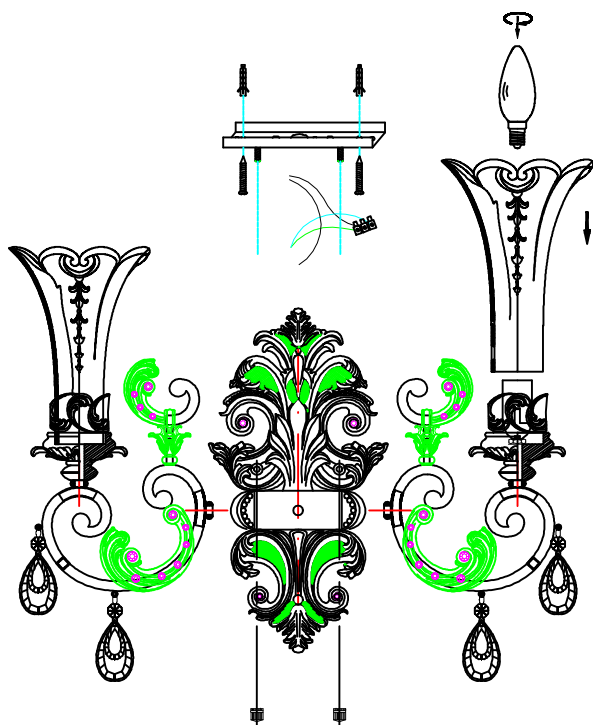

INSTALLATION INSTRUCTION

ART. 2431/2W ODEON LIGHT

2431/2W