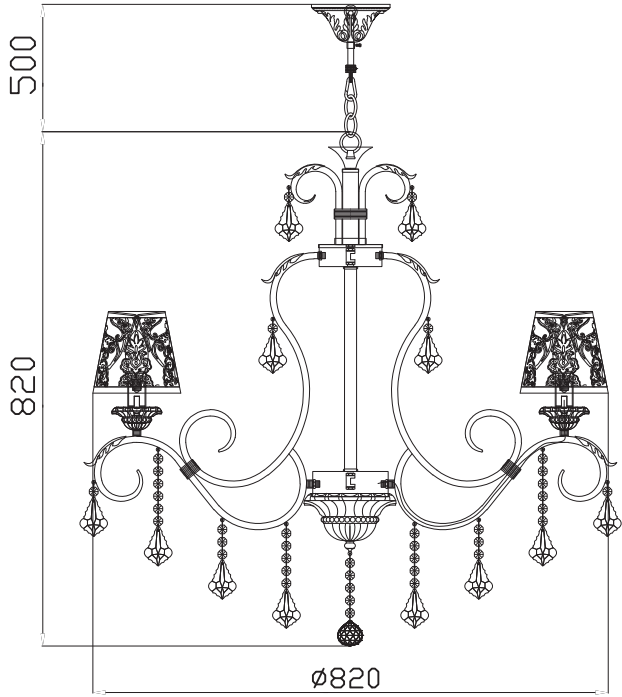

# Instruction

Collection: Elegant  
Series: Velvet  
Model: ARM219-08-G  
Suspended

- A = 8
- B = 8
- C = 8
- D = 8
- E = 8
- F = 8
- G = 1

8 x E14 (40w)

**MAYTONI**  
DECORATIVE LIGHTING

[www.maytoni.de](http://www.maytoni.de)