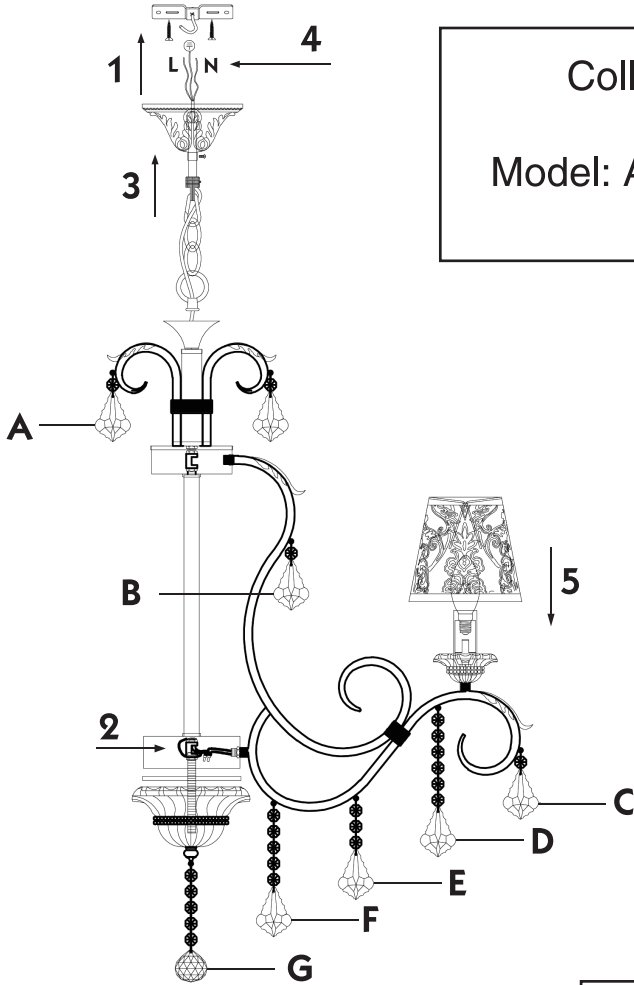

# Instruction

Collection: Elegant  
Series: Velvet  
Model: ARM219-08-G  
Suspended

- A = 8
- B = 8
- C = 8
- D = 8
- E = 8
- F = 8
- G = 1

8 x E14 (40w)

**MAYTONI**  
DECORATIVE LIGHTING

[www.maytoni.de](http://www.maytoni.de)