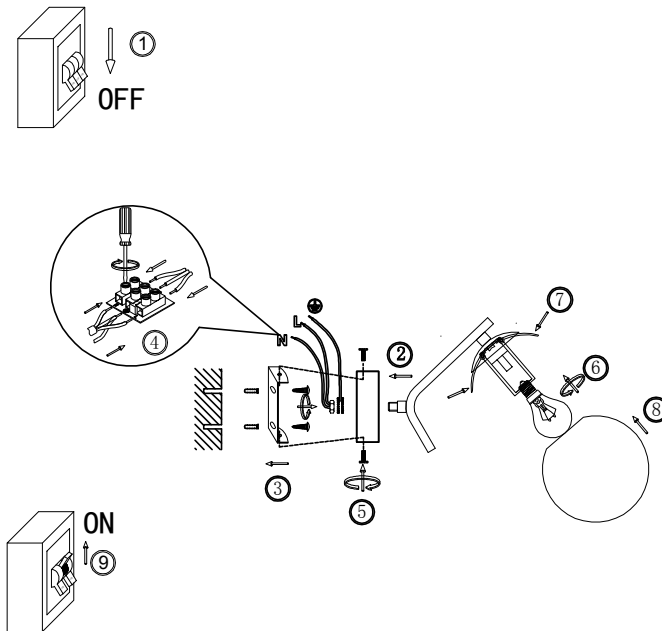

FREYA
TRADITION OF QUALITY

Instruction

FR5083WL-01CH

1 x E14 (40W)

Model: FR5083WL-01CH
Collection: Modern
Series: Nancy

Wall Lamps