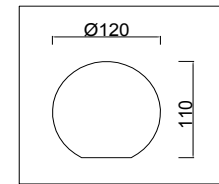

FREYA
TRADITION OF QUALITY

Instruction

FR5083WL-01CH

1 x E14 (40W)

Model: FR5083WL-01CH
Collection: Modern
Series: Nancy

Wall Lamps