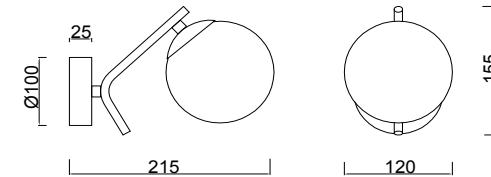

FREYA
TRADITION OF QUALITY

Instruction

FR5083WL-01CH

1 x E14 (40W)

Model: FR5083WL-01CH
Collection: Modern
Series: Nancy

Wall Lamps