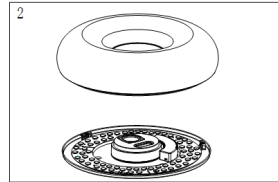

Instruction

Collection: CEILING & WALL
Series: MUSIC 60
Model: MOD362-CL-01-60W-W
Ceiling

- Ceiling

max 60W
3000 LM

MAYTONI
DECORATIVE LIGHTING

www.maytoni.de