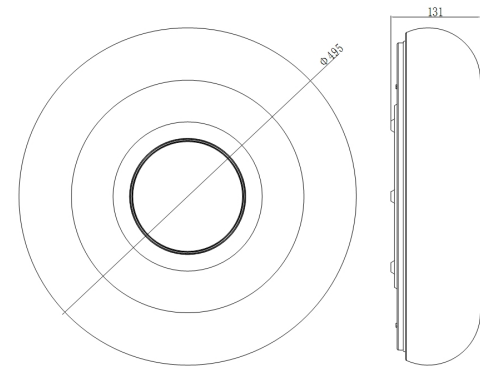

Instruction

Collection: CEILING & WALL
Series: MUSIC 60
Model: MOD362-CL-01-60W-W
Ceiling

- Ceiling

max 60W
3000 LM

MAYTONI
DECORATIVE LIGHTING

www.maytoni.de