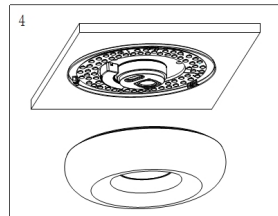

Instruction

Collection: CEILING & WALL
Series: MUSIC 60
Model: MOD362-CL-01-60W-W
Ceiling

- Ceiling

max 60W
3000 LM

MAYTONI
DECORATIVE LIGHTING

www.maytoni.de