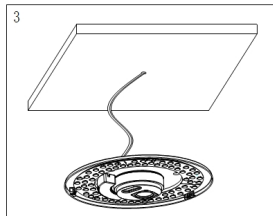

Instruction

Collection: CEILING & WALL
Series: MUSIC 60
Model: MOD362-CL-01-60W-W
Ceiling

- Ceiling

max 60W
3000 LM

MAYTONI
DECORATIVE LIGHTING

www.maytoni.de