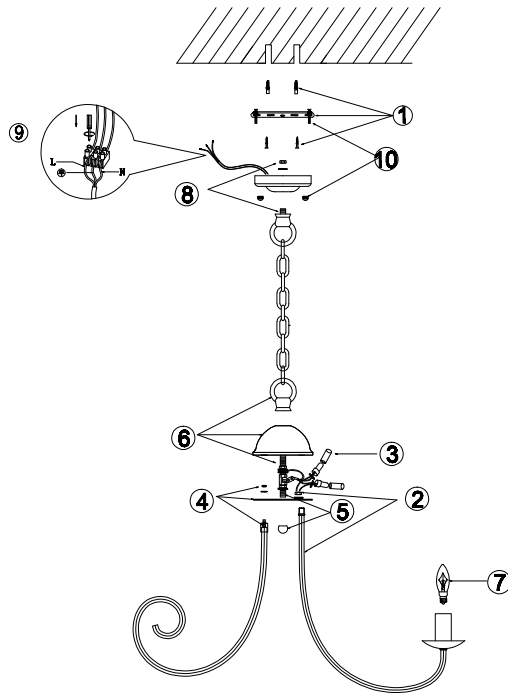

# Instruction

FR2008PL-08BZ

8 x E14 (60W)

Model: FR2008PL-08BZ

Series: Nicole

Ceiling Lamps