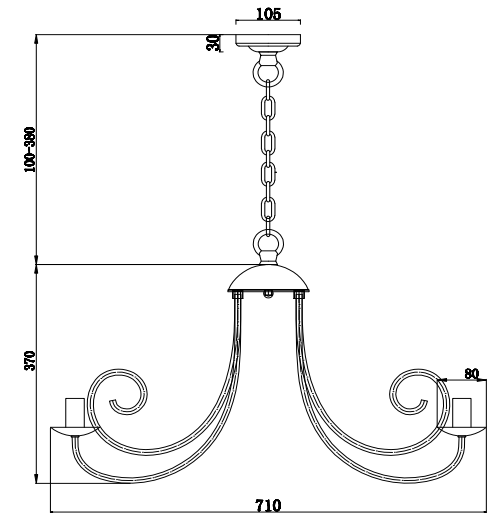

# Instruction

FR2008PL-08BZ

8 x E14 (60W)

Model: FR2008PL-08BZ

Series: Nicole

Ceiling Lamps