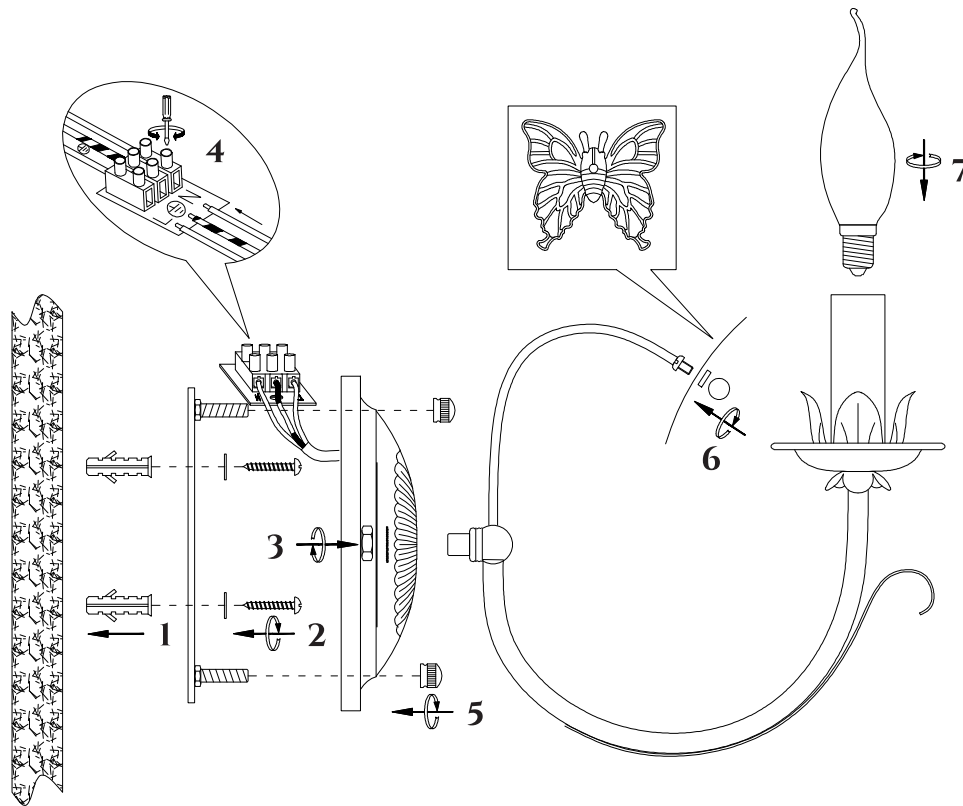

FREYA
TRADITION OF QUALITY

INSTRUCTION

MODEL: FR3043-WL-01-BG
SCONCE

1 X E14 (60W)

FREYA-LIGHT.COM