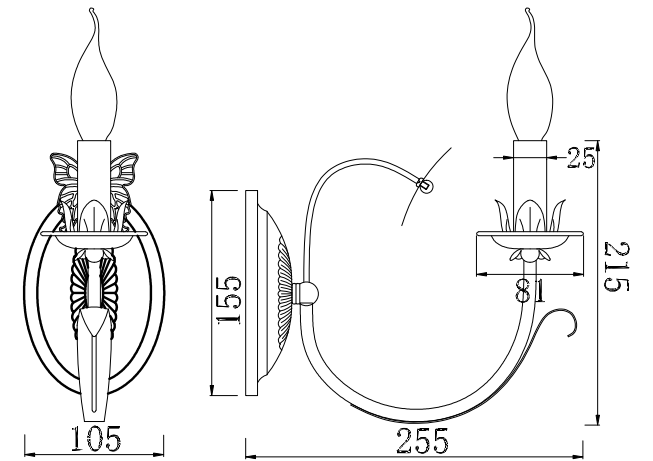

FREYA
TRADITION OF QUALITY

INSTRUCTION

MODEL: FR3043-WL-01-BG
SCONCE

1 X E14 (60W)

FREYA-LIGHT.COM