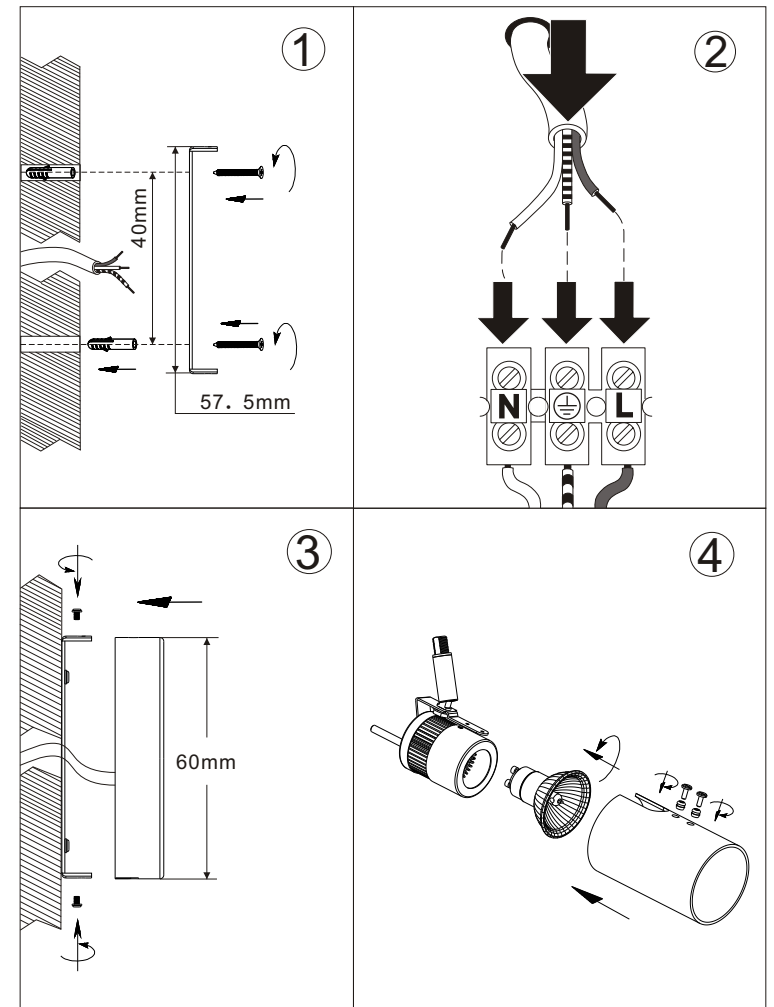

INSTALLATION INSTRUCTION

ART:2474/1W ODEON LIGHT

230V~50Hz GU10 Max 1x50W