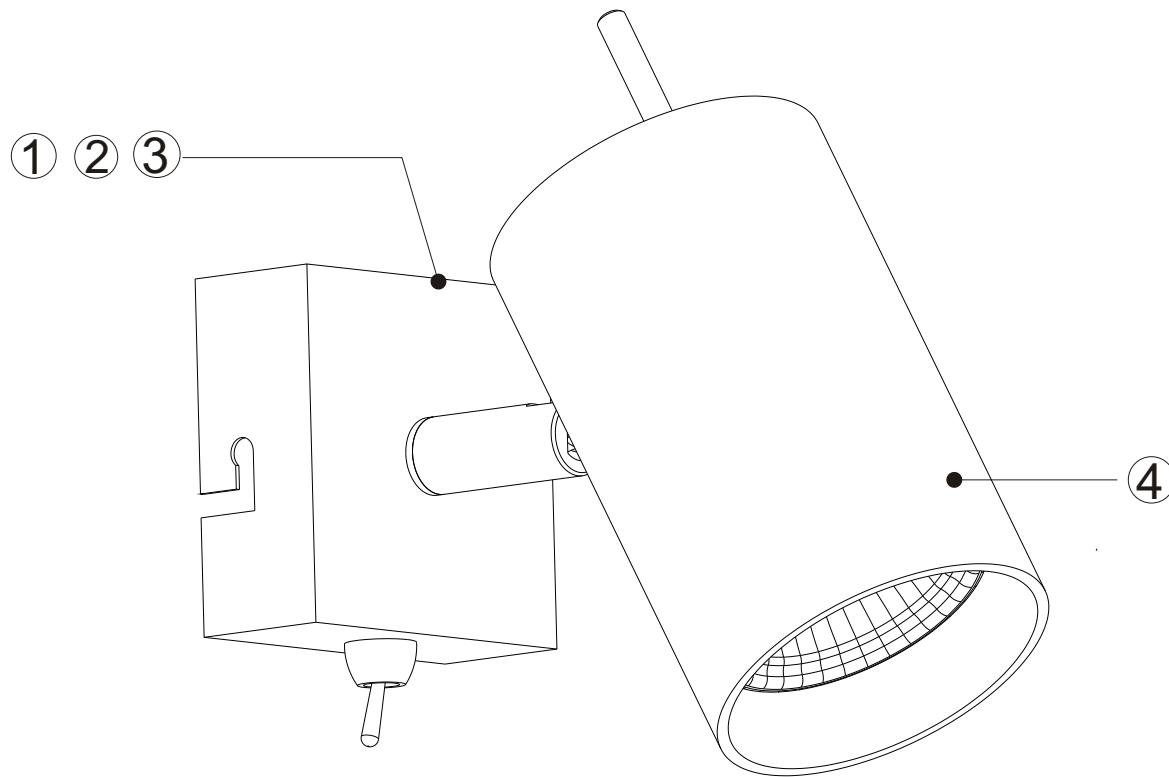

INSTALLATION INSTRUCTION

ART:2474/1W ODEON LIGHT

230V~50Hz GU10 Max 1x50W