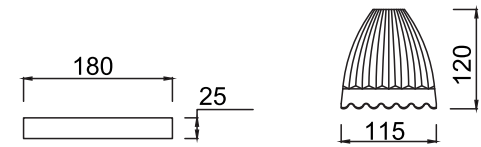

FREYA
TRADITION OF QUALITY

INSTRUCTION

MODEL: FR2757-PL-08-BZ
CHANDELIER

OFF

ON

8 x E14 (40W)

FREYA-LIGHT.COM