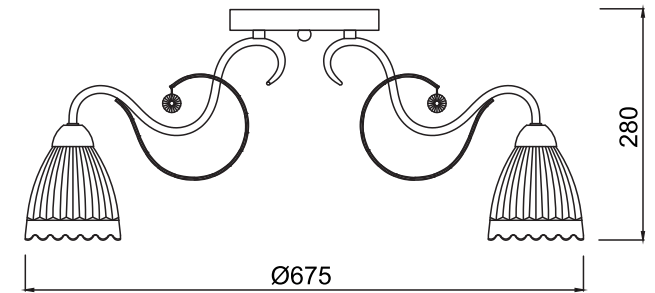

FREYA
TRADITION OF QUALITY

INSTRUCTION

MODEL: FR2757-PL-08-BZ
CHANDELIER

OFF

ON

8 x E14 (40W)

FREYA-LIGHT.COM