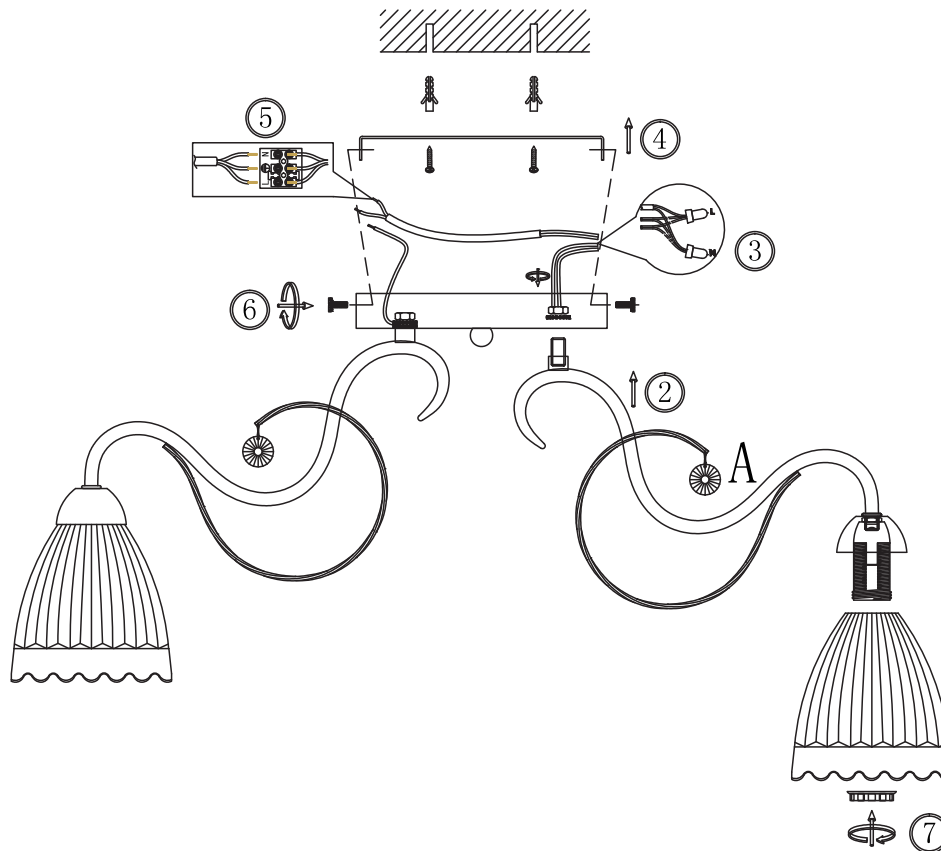

FREYA
TRADITION OF QUALITY

INSTRUCTION

MODEL: FR2757-PL-08-BZ
CHANDELIER

OFF

ON

8 x E14 (40W)

FREYA-LIGHT.COM