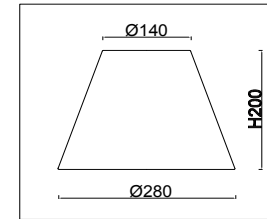

FREYA
TRADITION OF QUALITY

Instruction

FR2019PL-01BS

1 x E27 (60W)

Model: FR2019PL-01BS
Collection: Classic
Series: Madeline

Pendant Lamps