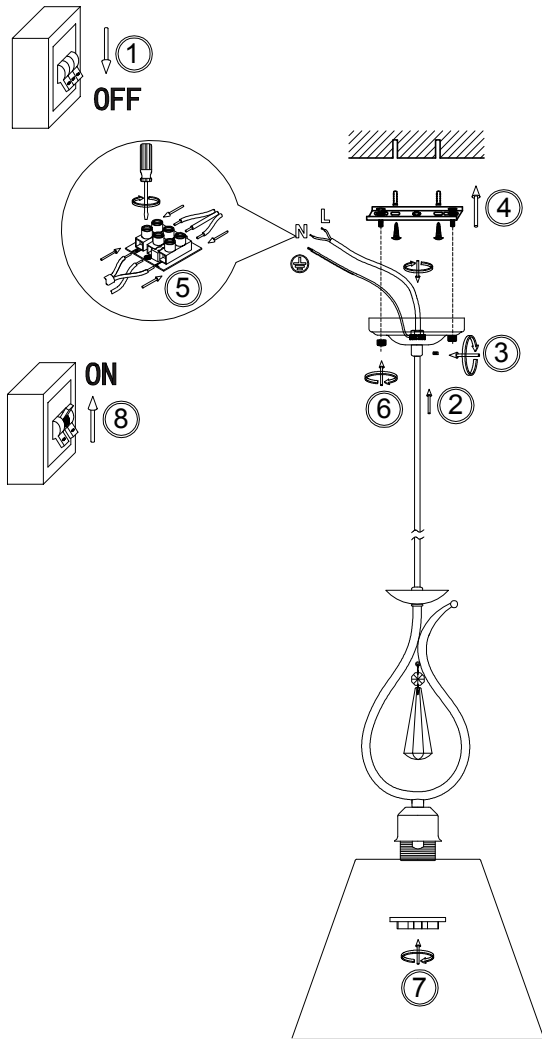

FREYA
TRADITION OF QUALITY

Instruction

FR2019PL-01BS

1 x E27 (60W)

Model: FR2019PL-01BS
Collection: Classic
Series: Madeline

Pendant Lamps