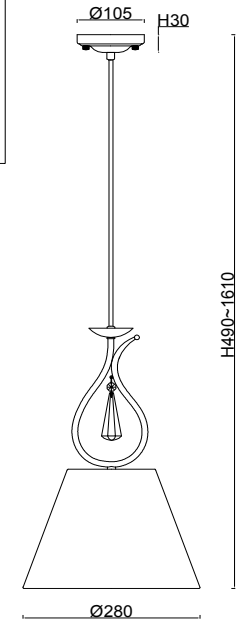

FREYA
TRADITION OF QUALITY

Instruction

FR2019PL-01BS

1 x E27 (60W)

Model: FR2019PL-01BS
Collection: Classic
Series: Madeline

Pendant Lamps