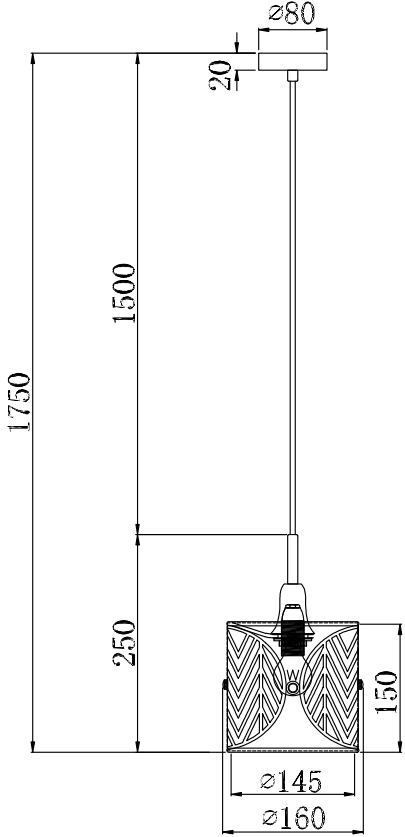

Instruction

Collection: House
Series: Leaf
Model: H425-PL-01-G
Ceiling

1 x E14 (40w)

MAYTONI
DECORATIVE LIGHTING

www.maytoni.de