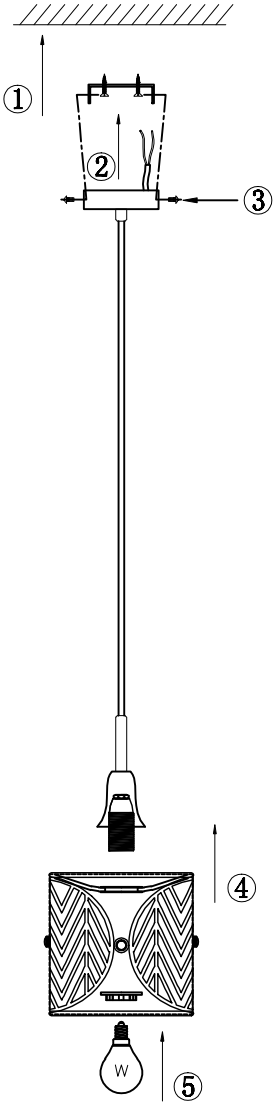

Instruction

Collection: House
Series: Leaf
Model: H425-PL-01-G
Ceiling

1 x E14 (40w)

MAYTONI
DECORATIVE LIGHTING

www.maytoni.de